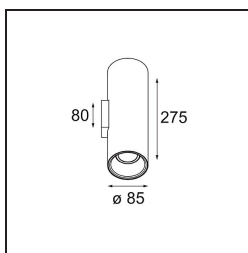

Date
Customer
Project
Type

Lotis Tube Wall Up/Down 85 2x GU10 Black Structure - White Structure

Lotis Tubed is an extremely fun and versatile cylinder. You get to choose the colour of the spotlight and match it with a white or black cylinder. Go for a contrast between black, white and gold or choose a more uniform look instead. Surface-mounted, wall-mounted or suspended versions are available.

Specifications

Material	10883737
Light Source Type	GU10
Lifetime	L80B20 @50,000 Hours
Lamp Included	No
Number of Light Sources	2
Light Direction	Up/Down
Optic	Reflector
Input Voltage	230V
Electrical Class	I
IP Rating	20
Glow wire rating (°C)	960
Indoor/Outdoor	Indoor
Application	Wall
Mounting	Surface
Adjustability	Not Applicable
Distance to Lighted Object (m)	0,5
Primary Colour & Primary Finish	Black, Structure
Secondary Colour & Secondary Finish	White, Structure
Gross weight (g)	920.0
Remark	• GU10 lamp not included