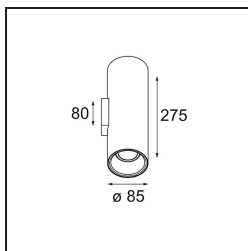

Date
Customer
Project
Type

FFD_Lotis Tube Wall Up/Down 85 2x GU10 White Structure - Gold Anodised

Lotis Tubed is an extremely fun and versatile cylinder. You get to choose the colour of the spotlight and match it with a white or black cylinder. Go for a contrast between black, white and gold or choose a more uniform look instead. Surface-mounted, wall-mounted or suspended versions are available.

Specifications

Material	10883789
Light Source Type	GU10
Lifetime	L80B20 @50,000 Hours
Lamp Included	No
Number of Light Sources	2
Light Direction	Up/Down
Optic	Reflector
Input Voltage	230V
Electrical Class	I
IP Rating	20
Glow wire rating (°C)	960
Indoor/Outdoor	Indoor
Application	Wall
Mounting	Surface
Adjustability	Not Applicable
Distance to Lighted Object (m)	0,5
Primary Colour & Primary Finish	White, Structure
Secondary Colour & Secondary Finish	Gold, Anodised
Gross weight (g)	920.0
Remark	• GU10 lamp not included

Light distribution & beam diagram