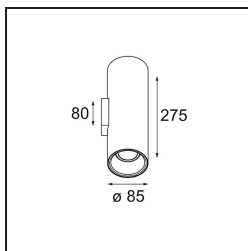

Date
Customer
Project
Type

*FFD\_Lotis Tube Wall Up/Down 85 2x GU10 White Structure - Black Matt*

Lotis Tubed is an extremely fun and versatile cylinder. You get to choose the colour of the spotlight and match it with a white or black cylinder. Go for a contrast between black, white and gold or choose a more uniform look instead. Surface-mounted, wall-mounted or suspended versions are available.

**Specifications**

Material	10883729
Light Source Type	GU10
Lifetime	40,000 Hours
Lamp Included	No
Number of Light Sources	2
Light Direction	Up/Down
Optic	Collimator
Input Voltage	230V
Electrical Class	I
IP Rating	20
Glow wire rating (°C)	960
Indoor/Outdoor	Indoor
Application	Wall
Mounting	Surface
Adjustability	Not Applicable
Distance to Lighted Object (m)	0,5
Primary Colour & Primary Finish	White, Structure
Secondary Colour & Secondary Finish	Black, Matt
Gross weight (g)	920.0
Remark	• GU10 lamp not included