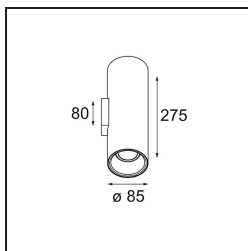

Date
Customer
Project
Type

Lotis Tube Wall Up/Down 85 2x GU10 Black Structure - Gold Anodised

Lotis Tubed is an extremely fun and versatile cylinder. You get to choose the colour of the spotlight and match it with a white or black cylinder. Go for a contrast between black, white and gold or choose a more uniform look instead. Surface-mounted, wall-mounted or suspended versions are available.

Specifications

Material	10883732
Light Source Type	GU10
Lifetime	40,000 Hours
Lamp Included	No
Number of Light Sources	2
Light Direction	Up/Down
Optic	Collimator
Input Voltage	230V
Electrical Class	I
IP Rating	20
Glow wire rating (°C)	960
Indoor/Outdoor	Indoor
Application	Wall
Mounting	Surface
Adjustability	Not Applicable
Distance to Lighted Object (m)	0,5
Primary Colour & Primary Finish	Black, Structure
Secondary Colour & Secondary Finish	Gold, Anodised
Gross weight (g)	920.0
Remark	• GU10 lamp not included

Light distribution & beam diagram