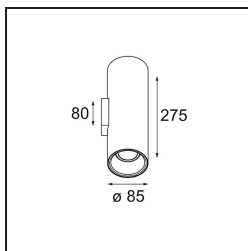

Date
Customer
Project
Type

FFD_Lotis Tube Wall Up/Down 85 2x GU10 Black Structure - Gold Anodised

Lotis Tubed is an extremely fun and versatile cylinder. You get to choose the colour of the spotlight and match it with a white or black cylinder. Go for a contrast between black, white and gold or choose a more uniform look instead. Surface-mounted, wall-mounted or suspended versions are available.

Specifications

Material	10883732
Light Source Type	GU10
Lifetime	40,000 Hours
Lamp Included	No
Number of Light Sources	2
Light Direction	Up/Down
Optic	Collimator
Input Voltage	230V
Electrical Class	I
IP Rating	20
Glow wire rating (°C)	960
Indoor/Outdoor	Indoor
Application	Wall
Mounting	Surface
Adjustability	Not Applicable
Distance to Lighted Object (m)	0,5
Primary Colour & Primary Finish	Black, Structure
Secondary Colour & Secondary Finish	Gold, Anodised
Gross weight (g)	920.0

Light distribution & beam diagram