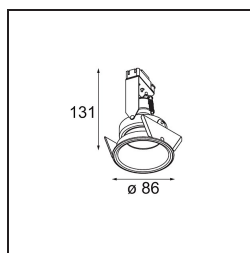

Date
Customer
Project
Type

Lotis Round Recessed 86 1x IP55 GU10 White Structure

Specifications

Material	10883638
Light Source Type	GU10
Lifetime	40,000 Hours
Lamp Included	No
Number of Light Sources	1
Light Direction	Down
Optic	Collimator
Input Voltage	230V
Electrical Class	II
IP Rating	55
Glow wire rating (°C)	960
Indoor/Outdoor	Indoor
Application	Ceiling, Wall
Mounting	Recessed
Cut-out size (mm)	ø79
Mounting depth (mm)	135.0
Adjustability	Not Applicable
Distance to Lighted Object (m)	0,5
Primary Colour & Primary Finish	White, Structure
Gross weight (g)	250.0
Remark	<ul style="list-style-type: none"> This is not a complete product. Light module required.

Lotis Round is a recessed spotlight with a slight trim. The hallmark of this luminaire is its deeply recessed cone, which holds the light source. Known for its effortless design and high functionality, Lotis Round comes in different diameters and with various types of light sources.