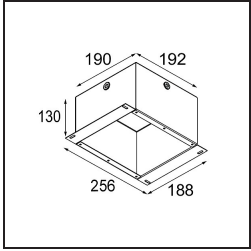

Installation Accessories

10889830 Installation Housing 192x190x130

12290230 Plaster Kit 190X190 - 80 1x

Choose a required accessory