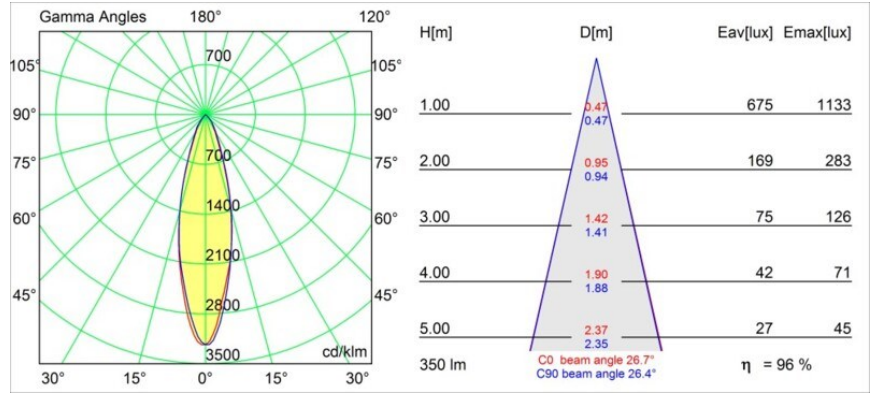

Light distribution & beam diagram