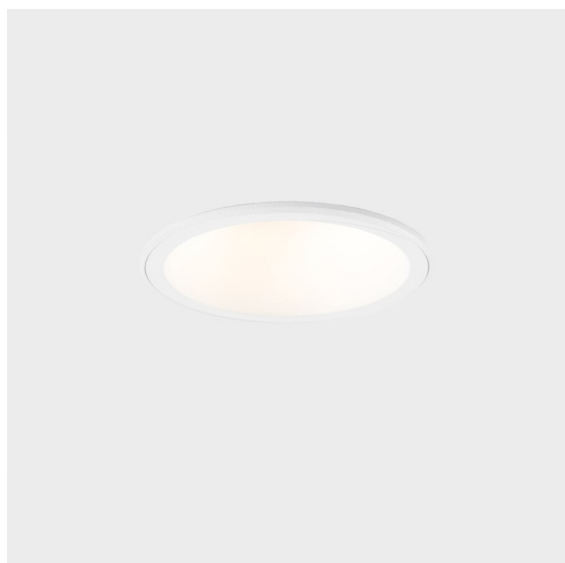

Date
Customer
Project
Type

Lotis Round Recessed 86 1x IP55 GU10 White Structure

Specifications

Material	10883638
Light Source Type	GU10
Lifetime	40,000 Hours
Lamp Included	No
Number of Light Sources	1
Light Direction	Down
Optic	Collimator
Input Voltage	230V
Electrical Class	II
IP Rating	55
Glow wire rating (°C)	960
Indoor/Outdoor	Indoor
Application	Ceiling, Wall
Mounting	Recessed
Cut-out size (mm)	ø79
Mounting depth (mm)	135.0
Adjustability	Not Applicable
Distance to Lighted Object (m)	0,5
Primary Colour & Primary Finish	White, Structure
Gross weight (g)	250.0
Remark	<ul style="list-style-type: none"> This is not a complete product. Light module required.

Lotis Round is a recessed spotlight with a slight trim. The hallmark of this luminaire is its deeply recessed cone, which holds the light source. Known for its effortless design and high functionality, Lotis Round comes in different diameters and with various types of light sources.