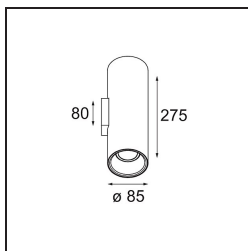

Date
Customer
Project
Type

FFD_Lotis Tube Wall Up/Down 85 2x GU10 White Structure - White Structure

Lotis Tubed is an extremely fun and versatile cylinder. You get to choose the colour of the spotlight and match it with a white or black cylinder. Go for a contrast between black, white and gold or choose a more uniform look instead. Surface-mounted, wall-mounted or suspended versions are available.

Specifications

Material	10883709
Light Source Type	GU10
Lifetime	40,000 Hours
Lamp Included	No
Number of Light Sources	2
Light Direction	Up/Down
Optic	Collimator
Input Voltage	230V
Electrical Class	I
IP Rating	20
Glow wire rating (°C)	960
Indoor/Outdoor	Indoor
Application	Wall
Mounting	Surface
Adjustability	Not Applicable
Distance to Lighted Object (m)	0,5
Primary Colour & Primary Finish	White, Structure
Secondary Colour & Secondary Finish	White, Structure
Gross weight (g)	920.0
Remark	• GU10 lamp not included

Light distribution & beam diagram