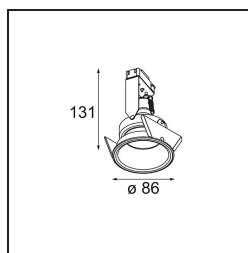

Lotis Round Recessed 86 1x IP55 GU10 Black Structure

Lotis Round is a recessed spotlight with a slight trim. The hallmark of this luminaire is its deeply recessed cone, which holds the light source. Known for its effortless design and high functionality, Lotis Round comes in different diameters and with various types of light sources.

Specifications

Material	10883608
Light Source Type	GU10
Lifetime	40,000 Hours
Lamp Included	No
Number of Light Sources	1
Light Direction	Down
Optic	Collimator
Input Voltage	230V
Electrical Class	II
IP Rating	55
Glow wire rating (°C)	960
Indoor/Outdoor	Indoor
Application	Ceiling, Wall
Mounting	Recessed
Cut-out size (mm)	ø79
Mounting depth (mm)	135.0
Adjustability	Not Applicable
Distance to Lighted Object (m)	0,5
Primary Colour & Primary Finish	Black, Structure
Gross weight (g)	250.0
Remark	<ul style="list-style-type: none"> This is not a complete product. Light module required.