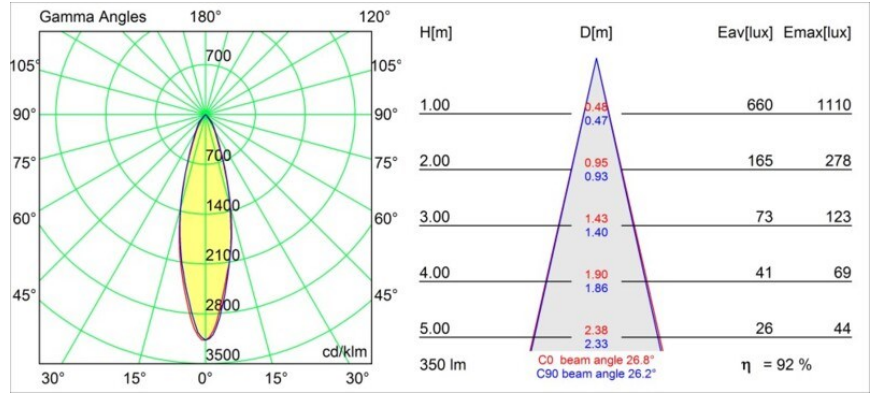

Light distribution & beam diagram