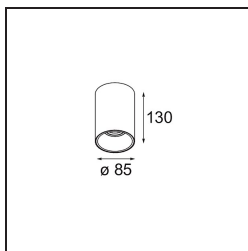

Date
Customer
Project
Type

Lotis Tube Surface 85 1x GU10 Black Structure - White Structure

Specifications

Material	10883037
Light Source Type	GU10
Lifetime	40,000 Hours
Lamp Included	No
Number of Light Sources	1
Light Direction	Down
Optic	Collimator
Input Voltage	230V
Electrical Class	I
IP Rating	20
Glow wire rating (°C)	960
Indoor/Outdoor	Indoor
Application	Ceiling
Mounting	Surface
Adjustability	Not Applicable
Distance to Lighted Object (m)	0,5
Primary Colour & Primary Finish	Black, Structure
Secondary Colour & Secondary Finish	White, Structure
Gross weight (g)	505.0
Remark	• GU10 lamp not included

Light distribution & beam diagram