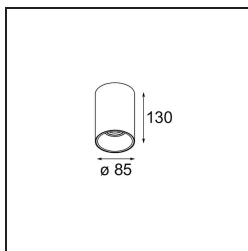

Date
Customer
Project
Type

Lotis Tube Surface 85 lx GU10 Black Structure - White Structure

Lotis Tubed is an extremely fun and versatile cylinder. You get to choose the colour of the spotlight and match it with a white or black cylinder. Go for a contrast between black, white and gold or choose a more uniform look instead. Surface-mounted, wall-mounted or suspended versions are available.

Specifications

Material	10883037
Light Source Type	GU10
Lifetime	40,000 Hours
Lamp Included	No
Number of Light Sources	1
Light Direction	Down
Optic	Collimator
Input Voltage	230V
Electrical Class	I
IP Rating	20
Glow wire rating (°C)	960
Indoor/Outdoor	Indoor
Application	Ceiling
Mounting	Surface
Adjustability	Not Applicable
Distance to Lighted Object (m)	0,5
Primary Colour & Primary Finish	Black, Structure
Secondary Colour & Secondary Finish	White, Structure
Gross weight (g)	505.0
Remark	• GU10 lamp not included

Light distribution & beam diagram