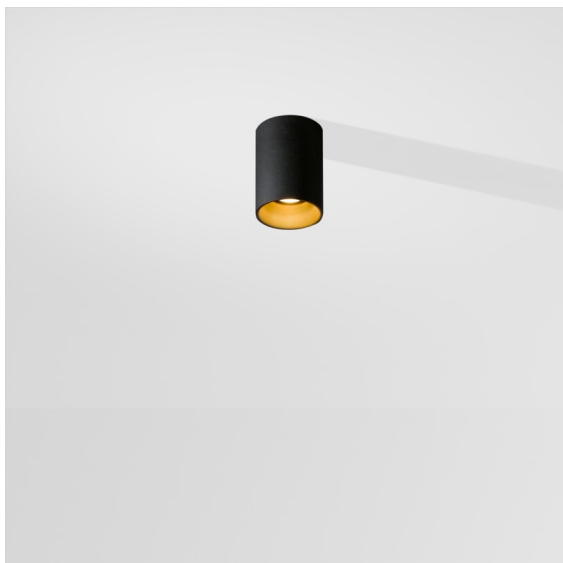

Date
Customer
Project
Type

*Lotis Tube Surface 85 1x GU10 Black Structure - Gold Anodised*

Lotis Tubed is an extremely fun and versatile cylinder. You get to choose the colour of the spotlight and match it with a white or black cylinder. Go for a contrast between black, white and gold or choose a more uniform look instead. Surface-mounted, wall-mounted or suspended versions are available.

**Specifications**

Material	10883032
Light Source Type	GU10
Lifetime	40,000 Hours
Lamp Included	No
Number of Light Sources	1
Light Direction	Down
Optic	Collimator
Input Voltage	230V
Electrical Class	I
IP Rating	20
Glow wire rating (°C)	960
Indoor/Outdoor	Indoor
Application	Ceiling
Mounting	Surface
Adjustability	Not Applicable
Distance to Lighted Object (m)	0,5
Primary Colour & Primary Finish	Black, Structure
Secondary Colour & Secondary Finish	Gold, Anodised
Gross weight (g)	505.0
Remark	• GU10 lamp not included