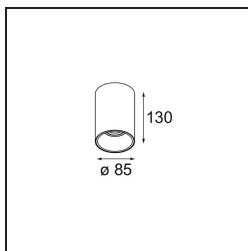

Date
Customer
Project
Type

*Lotis Tube Surface 85 1x GU10 Black Structure - Gold Anodised*

Lotis Tubed is an extremely fun and versatile cylinder. You get to choose the colour of the spotlight and match it with a white or black cylinder. Go for a contrast between black, white and gold or choose a more uniform look instead. Surface-mounted, wall-mounted or suspended versions are available.

**Specifications**

Material	10883032
Light Source Type	GU10
Lifetime	40,000 Hours
Lamp Included	No
Number of Light Sources	1
Light Direction	Down
Optic	Collimator
Input Voltage	230V
Electrical Class	I
IP Rating	20
Glow wire rating (°C)	960
Indoor/Outdoor	Indoor
Application	Ceiling
Mounting	Surface
Adjustability	Not Applicable
Distance to Lighted Object (m)	0,5
Primary Colour & Primary Finish	Black, Structure
Secondary Colour & Secondary Finish	Gold, Anodised
Gross weight (g)	505.0
Remark	• GU10 lamp not included

**Light distribution & beam diagram**