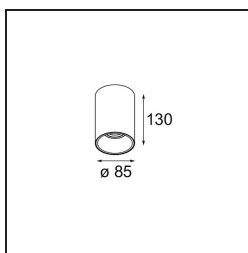


Date

Customer

Project

Type

Lotis Tube Surface 85 1x GU10 White Structure - White Structure

Lotis Tubed is an extremely fun and versatile cylinder. You get to choose the colour of the spotlight and match it with a white or black cylinder. Go for a contrast between black, white and gold or choose a more uniform look instead. Surface-mounted, wall-mounted or suspended versions are available.

Specifications

Material	10883009
Light Source Type	GU10
Lifetime	40,000 Hours
Lamp Included	No
Number of Light Sources	1
Light Direction	Down
Optic	Collimator
Input Voltage	230V
Electrical Class	I
IP Rating	20
Glow wire rating (°C)	960
Indoor/Outdoor	Indoor
Application	Ceiling
Mounting	Surface
Adjustability	Not Applicable
Distance to Lighted Object (m)	0,5
Primary Colour & Primary Finish	White, Structure
Secondary Colour & Secondary Finish	White, Structure
Gross weight (g)	505.0
Remark	• GU10 lamp not included

Light distribution & beam diagram