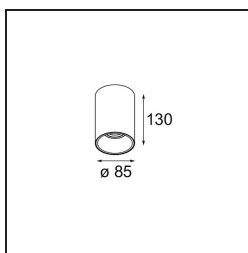

Date
Customer
Project
Type

Lotis Tube Surface 85 1x GU10 White Structure - White Structure

Lotis Tubed is an extremely fun and versatile cylinder. You get to choose the colour of the spotlight and match it with a white or black cylinder. Go for a contrast between black, white and gold or choose a more uniform look instead. Surface-mounted, wall-mounted or suspended versions are available.

Specifications

Material	10883009
Light Source Type	GU10
Lifetime	40,000 Hours
Lamp Included	No
Number of Light Sources	1
Light Direction	Down
Optic	Collimator
Input Voltage	230V
Electrical Class	I
IP Rating	20
Glow wire rating (°C)	960
Indoor/Outdoor	Indoor
Application	Ceiling
Mounting	Surface
Adjustability	Not Applicable
Distance to Lighted Object (m)	0,5
Primary Colour & Primary Finish	White, Structure
Secondary Colour & Secondary Finish	White, Structure
Gross weight (g)	505.0
Remark	• GU10 lamp not included

Light distribution & beam diagram