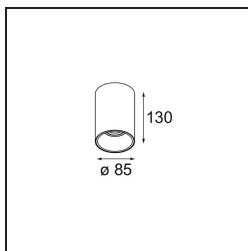

Date
Customer
Project
Type

Lotis Tube Surface 85 1x GU10 White Structure - White Structure

Lotis Tubed is an extremely fun and versatile cylinder. You get to choose the colour of the spotlight and match it with a white or black cylinder. Go for a contrast between black, white and gold or choose a more uniform look instead. Surface-mounted, wall-mounted or suspended versions are available.

Specifications

Material	10883009
Light Source Type	GU10
Lifetime	40,000 Hours
Lamp Included	No
Number of Light Sources	1
Light Direction	Down
Optic	Collimator
Input Voltage	230V
Electrical Class	I
IP Rating	20
Glow wire rating (°C)	960
Indoor/Outdoor	Indoor
Application	Ceiling
Mounting	Surface
Adjustability	Not Applicable
Distance to Lighted Object (m)	0,5
Primary Colour & Primary Finish	White, Structure
Secondary Colour & Secondary Finish	White, Structure
Gross weight (g)	505.0
Remark	• GU10 lamp not included