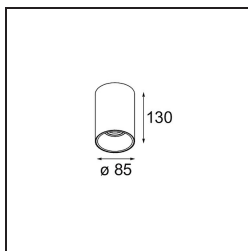

Date
Customer
Project
Type

Lotis Tube Surface 85 1x GU10 White Structure - White Structure

Lotis Tubed is an extremely fun and versatile cylinder. You get to choose the colour of the spotlight and match it with a white or black cylinder. Go for a contrast between black, white and gold or choose a more uniform look instead. Surface-mounted, wall-mounted or suspended versions are available.

Specifications

Material	10883009
Light Source Type	GU10
Lifetime	40,000 Hours
Lamp Included	No
Number of Light Sources	1
Light Direction	Down
Optic	Collimator
Input Voltage	230V
Electrical Class	I
IP Rating	20
Glow wire rating (°C)	960
Indoor/Outdoor	Indoor
Application	Ceiling
Mounting	Surface
Adjustability	Not Applicable
Distance to Lighted Object (m)	0,5
Primary Colour & Primary Finish	White, Structure
Secondary Colour & Secondary Finish	White, Structure
Gross weight (g)	505.0
Remark	• GU10 lamp not included

Light distribution & beam diagram