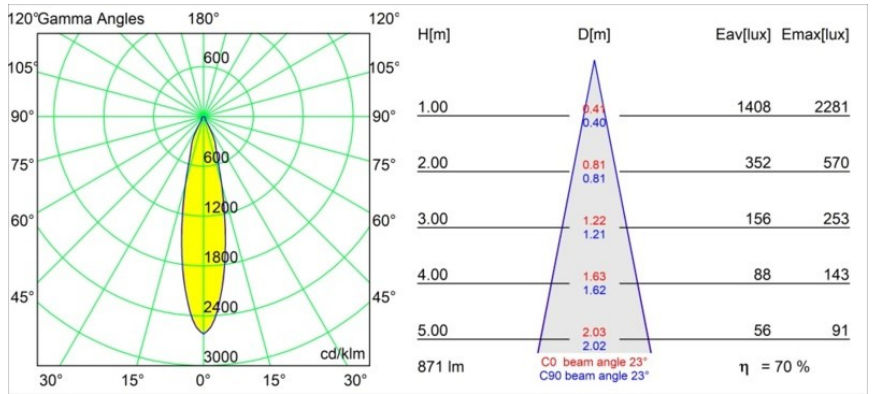

Light distribution & beam diagram