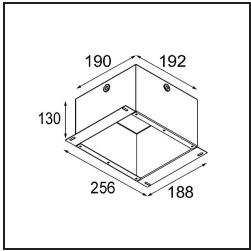

Specifications

Material	10486109
Light Source Type	LED
LED Type	BRIDGELUX V8G8
LED technology	LED COB
CRI	Min. 90
Colour Temperature	2700K
Lifetime	L80B20 @50,000 Hours
Lamp Included	Yes
Number of Light Sources	1
CIE flux code	89 95 99 100 70
Binning (SDCM)	2
Light Direction	Down
Optic	Reflector
Measured beam angle (°)	23.0
Input Voltage	Constant Current Driver Required
Electrical Class	III
IP Rating	55
Glow wire rating (°C)	960
Indoor/Outdoor	Indoor
Application	Ceiling
Mounting	Recessed
Cut-out size (mm)	ø92
Mounting depth (mm)	75.0
Adjustability	Not Applicable
Distance to Lighted Object (m)	0,1
Primary Colour & Primary Finish	White, Structure
Gross weight (g)	295.0
Drive current (mA)	350 500
Min. forward voltage (Vf)	13.2 13.7
Max. forward voltage (Vf)	15.0 15.4
Connected load (W)	5.0 7.2
Delivered lumens (lm)	451 611
Efficacy (lm/W)	90 85
Glare rating	22 23

TM30 & CRI diagram

Light distribution & beam diagram

Installation Accessories

10889830 Installation Housing 192x190x130

12290330 Plaster Kit 190X190 - 92 1x

Choose a required accessory