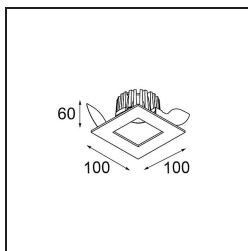

Date
Customer
Project
Type

FFD_Slide Recessed 1x IP55 LED 2700K Medium DE White Structure

Slide is one of our Modular icons. Its name refers to the light gliding out from the luminaire, channelled by the stunning inner body, and creating a soft and smooth lighting experience. Slide owes its popularity to its deep-recessed light source. It is available in the Modular donkey grey structure with a black inner body or in an entirely white structure variant.

Specifications

Material	10486109
Light Source Type	LED
LED Type	BRIDGELUX V8G8
LED technology	LED COB
CRI	Min. 90
Colour Temperature	2700K
Lifetime	L80B20 @50,000 Hours
Lamp Included	Yes
Number of Light Sources	1
CIE flux code	89 95 99 100 70
Binning (SDCM)	2
Light Direction	Down
Optic	Reflector
Measured beam angle (°)	23.0
Input Voltage	Constant Current Driver Required
Electrical Class	III
IP Rating	55
Glow wire rating (°C)	960
Indoor/Outdoor	Indoor
Application	Ceiling
Mounting	Recessed
Cut-out size (mm)	ø92
Mounting depth (mm)	75.0
Adjustability	Not Applicable
Distance to Lighted Object (m)	0,1
Primary Colour & Primary Finish	White, Structure
Gross weight (g)	295.0
Drive current (mA)	350 500
Min. forward voltage (Vf)	13,2 13,7
Max. forward voltage (Vf)	15,0 15,4
Connected load (W)	5,0 7,2
Delivered lumens (lm)	451 611
Efficacy (lm/W)	90 85
Glare rating	22 23