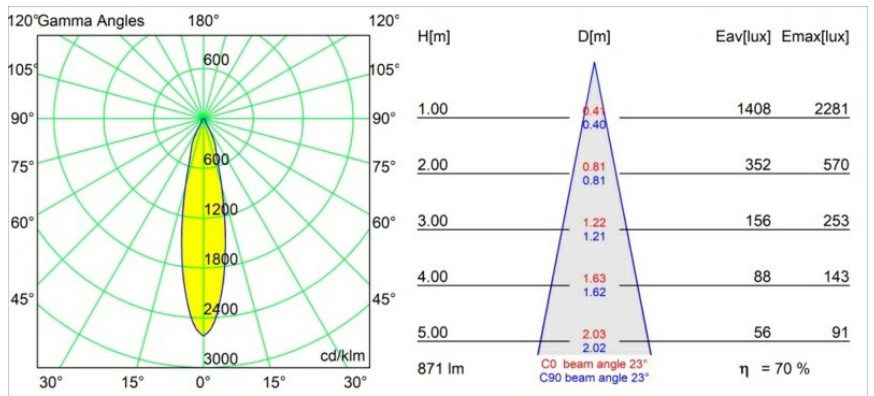

Light distribution & beam diagram