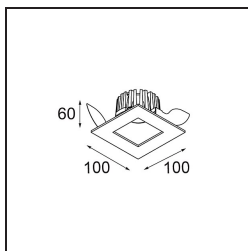

Date
Customer
Project
Type

FFD_Slide Recessed 1x IP55 LED 2700K Medium DE White Structure

Slide is one of our Modular icons. Its name refers to the light gliding out from the luminaire, channelled by the stunning inner body, and creating a soft and smooth lighting experience. Slide owes its popularity to its deep-recessed light source. It is available in the Modular donkey grey structure with a black inner body or in an entirely white structure variant.

Specifications

Material	10486109
Light Source Type	LED
LED Type	BRIDGELUX V8G8
LED technology	LED COB
CRI	Min. 90
Colour Temperature	2700K
Lifetime	L90B10 @50,000 Hours
Lamp Included	Yes
Number of Light Sources	1
CIE flux code	89 95 99 100 70
Binning (SDCM)	2
Light Direction	Down
Optic	Reflector
Measured beam angle (°)	23.0
Input Voltage	Constant Current Driver Required
Electrical Class	III
IP Rating	55
Glow wire rating (°C)	960
Indoor/Outdoor	Indoor
Application	Ceiling
Mounting	Recessed
Cut-out size (mm)	ø92
Mounting depth (mm)	75.0
Adjustability	Not Applicable
Distance to Lighted Object (m)	0,1
Primary Colour & Primary Finish	White, Structure
Gross weight (g)	295.0
Drive current (mA)	350 500
Min. forward voltage (Vf)	13,2 13,7
Max. forward voltage (Vf)	15,0 15,4
Connected load (W)	5,0 7,2
Luminous flux per lamp (lm)	451 611
Efficacy (lm/W)	90 85
Glare rating	22 23