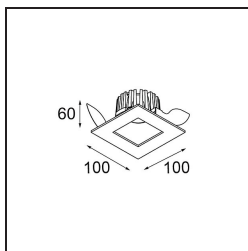

Date
Customer
Project
Type

FFD_Slide Recessed 1x IP55 LED 2700K Medium DE White Structure

Slide is one of our Modular icons. Its name refers to the light gliding out from the luminaire, channelled by the stunning inner body, and creating a soft and smooth lighting experience. Slide owes its popularity to its deep-recessed light source. It is available in the Modular donkey grey structure with a black inner body or in an entirely white structure variant.

Specifications

Material	10486109
Light Source Type	LED
LED Type	BRIDGELUX V8G8
LED technology	LED COB
CRI	Min. 90
Colour Temperature	2700K
Lifetime	L80B20 @50,000 Hours
Lamp Included	Yes
Number of Light Sources	1
CIE flux code	89 95 99 100 70
Binning (SDCM)	2
Light Direction	Down
Optic	Reflector
Measured beam angle (°)	23.0
Input Voltage	Constant Current Driver Required
Electrical Class	III
IP Rating	55
Glow wire rating (°C)	960
Indoor/Outdoor	Indoor
Application	Ceiling
Mounting	Recessed
Cut-out size (mm)	ø92
Mounting depth (mm)	75.0
Adjustability	Not Applicable
Distance to Lighted Object (m)	0,1
Primary Colour & Primary Finish	White, Structure
Gross weight (g)	295.0
Drive current (mA)	350 500
Min. forward voltage (Vf)	13.2 13.7
Max. forward voltage (Vf)	15.0 15.4
Connected load (W)	5.0 7.2
Delivered lumens (lm)	451 611
Efficacy (lm/W)	90 85
Glare rating	22 23