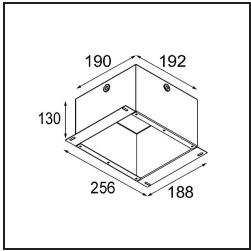

Specifications

Material	10486109
Light Source Type	LED
LED Type	BRIDGELUX V8G8
LED technology	LED COB
CRI	Min. 90
Colour Temperature	2700K
Lifetime	L90B10 @50,000 Hours
Lamp Included	Yes
Number of Light Sources	1
CIE flux code	89 95 99 100 70
Binning (SDCM)	2
Light Direction	Down
Optic	Reflector
Measured beam angle (°)	23.0
Input Voltage	Constant Current Driver Required
Electrical Class	III
IP Rating	55
Glow wire rating (°C)	960
Indoor/Outdoor	Indoor
Application	Ceiling
Mounting	Recessed
Cut-out size (mm)	ø92
Mounting depth (mm)	75.0
Adjustability	Not Applicable
Distance to Lighted Object (m)	0,1
Primary Colour & Primary Finish	White, Structure
Gross weight (g)	295.0
Drive current (mA)	350 500
Min. forward voltage (Vf)	13,2 13,7
Max. forward voltage (Vf)	15,0 15,4
Connected load (W)	5,0 7,2
Delivered lumens (lm)	451 611
Efficacy (lm/W)	90 85
Glare rating	22 23

TM30 & CRI diagram

Light distribution & beam diagram

Installation Accessories

10889830 Installation Housing 192x190x130

12290330 Plaster Kit 190X190 - 92 1x

Choose a required accessory