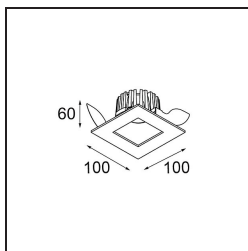

Date
Customer
Project
Type

FFD_Slide Recessed 1x IP55 LED 2700K Medium DE White Structure

Slide is one of our Modular icons. Its name refers to the light gliding out from the luminaire, channelled by the stunning inner body, and creating a soft and smooth lighting experience. Slide owes its popularity to its deep-recessed light source. It is available in the Modular donkey grey structure with a black inner body or in an entirely white structure variant.

Specifications

Material	10486109
Light Source Type	LED
LED Type	BRIDGELUX V8G8
LED technology	LED COB
CRI	Min. 90
Colour Temperature	2700K
Lifetime	L90B10 @50,000 Hours
Lamp Included	Yes
Number of Light Sources	1
CIE flux code	89 95 99 100 70
Binning (SDCM)	2
Light Direction	Down
Optic	Reflector
Measured beam angle (°)	23.0
Input Voltage	Constant Current Driver Required
Electrical Class	III
IP Rating	55
Glow wire rating (°C)	960
Indoor/Outdoor	Indoor
Application	Ceiling
Mounting	Recessed
Cut-out size (mm)	ø92
Mounting depth (mm)	75.0
Adjustability	Not Applicable
Distance to Lighted Object (m)	0,1
Primary Colour & Primary Finish	White, Structure
Gross weight (g)	295.0
Drive current (mA)	350 500
Min. forward voltage (Vf)	13,2 13,7
Max. forward voltage (Vf)	15,0 15,4
Connected load (W)	5,0 7,2
Delivered lumens (lm)	451 611
Efficacy (lm/W)	90 85
Glare rating	22 23