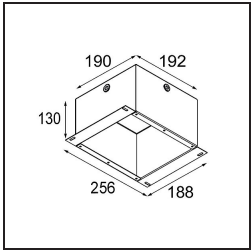

Specifications

Material	10486109
Light Source Type	LED
LED Type	BRIDGELUX V8G8
LED technology	LED COB
CRI	Min. 90
Colour Temperature	2700K
Lifetime	L80B20 @50,000 Hours
Lamp Included	Yes
Number of Light Sources	1
CIE flux code	89 95 99 100 70
Binning (SDCM)	2
Light Direction	Down
Optic	Reflector
Measured beam angle (°)	23.0
Input Voltage	Constant Current Driver Required
Electrical Class	III
IP Rating	55
Glow wire rating (°C)	960
Indoor/Outdoor	Indoor
Application	Ceiling
Mounting	Recessed
Cut-out size (mm)	ø92
Mounting depth (mm)	75.0
Adjustability	Not Applicable
Distance to Lighted Object (m)	0,1
Primary Colour & Primary Finish	White, Structure
Gross weight (g)	295.0
Drive current (mA)	350 500
Min. forward voltage (Vf)	13,2 13,7
Max. forward voltage (Vf)	15,0 15,4
Connected load (W)	5,0 7,2
Delivered lumens (lm)	451 611
Efficacy (lm/W)	90 85
Glare rating	22 23

TM30 & CRI diagram

Light distribution & beam diagram

Installation Accessories

10889830 Installation Housing 192x190x130

12290330 Plaster Kit 190X190 - 92 1x

Choose a required accessory