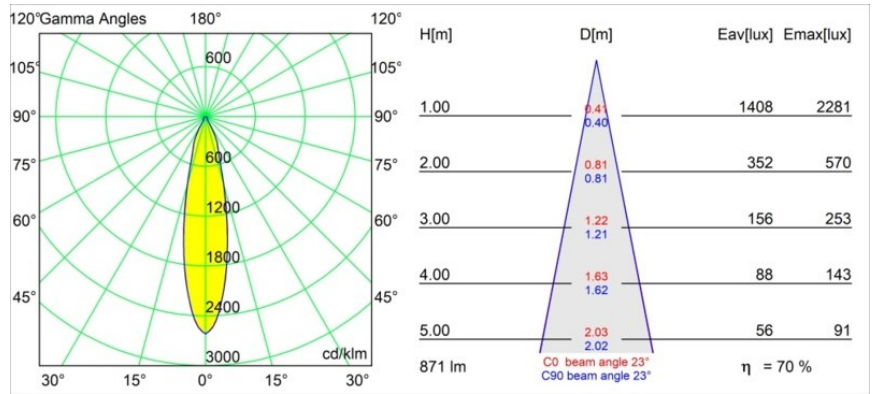

Light distribution & beam diagram