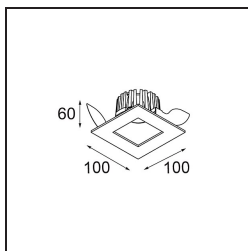

Date
Customer
Project
Type

FFD_Slide Recessed 1x IP55 LED 2700K Medium DE White Structure

Slide is one of our Modular icons. Its name refers to the light gliding out from the luminaire, channelled by the stunning inner body, and creating a soft and smooth lighting experience. Slide owes its popularity to its deep-recessed light source. It is available in the Modular donkey grey structure with a black inner body or in an entirely white structure variant.

Specifications

Material	10486109
Light Source Type	LED
LED Type	BRIDGELUX V8G8
LED technology	LED COB
CRI	Min. 90
Colour Temperature	2700K
Lifetime	L90B10 @50,000 Hours
Lamp Included	Yes
Number of Light Sources	1
CIE flux code	89 95 99 100 70
Binning (SDCM)	2
Light Direction	Down
Optic	Reflector
Measured beam angle (°)	23.0
Input Voltage	Constant Current Driver Required
Electrical Class	III
IP Rating	55
Glow wire rating (°C)	960
Indoor/Outdoor	Indoor
Application	Ceiling
Mounting	Recessed
Cut-out size (mm)	ø92
Mounting depth (mm)	75.0
Adjustability	Not Applicable
Distance to Lighted Object (m)	0,1
Primary Colour & Primary Finish	White, Structure
Gross weight (g)	295.0
Drive current (mA)	350 500
Min. forward voltage (Vf)	13.2 13.7
Max. forward voltage (Vf)	15.0 15.4
Connected load (W)	5.0 7.2
Luminous flux per lamp (lm)	451 611
Efficacy (lm/W)	90 85
Glare rating	22 23