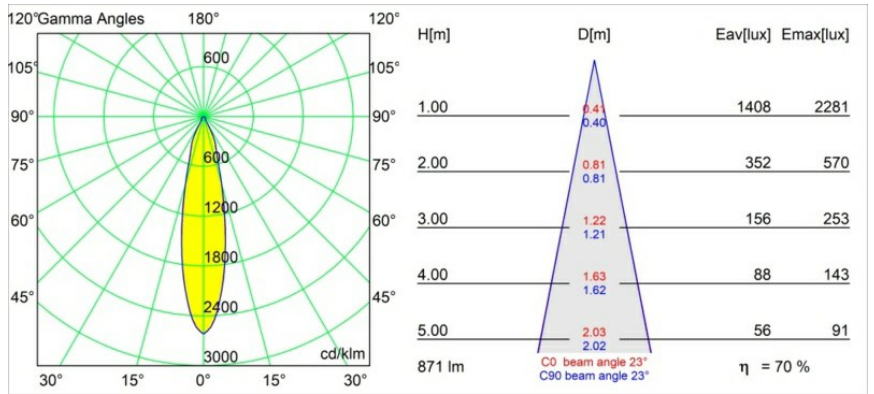

Light distribution & beam diagram