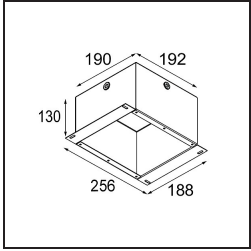

Specifications

Material	10486109
Light Source Type	LED
LED Type	BRIDGELUX V8G8
LED technology	LED COB
CRI	Min. 90
Colour Temperature	2700K
Lifetime	L90B10 @50,000 Hours
Lamp Included	Yes
Number of Light Sources	1
CIE flux code	89 95 99 100 70
Binning (SDCM)	2
Light Direction	Down
Optic	Reflector
Measured beam angle (°)	23.0
Input Voltage	Constant Current Driver Required
Electrical Class	III
IP Rating	55
Glow wire rating (°C)	960
Indoor/Outdoor	Indoor
Application	Ceiling
Mounting	Recessed
Cut-out size (mm)	ø92
Mounting depth (mm)	75.0
Adjustability	Not Applicable
Distance to Lighted Object (m)	0,1
Primary Colour & Primary Finish	White, Structure
Gross weight (g)	295.0
Drive current (mA)	350 500
Min. forward voltage (Vf)	13,2 13,7
Max. forward voltage (Vf)	15,0 15,4
Connected load (W)	5,0 7,2
Luminous flux per lamp (lm)	451 611
Efficacy (lm/W)	90 85
Glare rating	22 23

TM30 & CRI diagram

Light distribution & beam diagram

Installation Accessories

10889830 Installation Housing 192x190x130

12290330 Plaster Kit 190X190 - 92 1x

Choose a required accessory