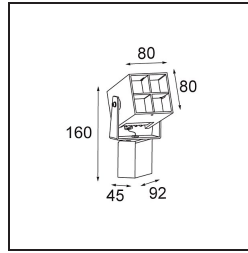

Date
Customer
Project
Type

Julien Square Surface Adjustable Foot 1x IP54 LED 3000K Medium DI Black Structure

Julien Square highlights your garden's best features, and is ready for the task at hand. Its square design brings a subtle style to organic surroundings. Julien Square also comes with a ground stake that is suitable for soft soil. Alternatively, try Julien Square Foot, with an additional fixed mounting plate especially made for wall mounting.

Specifications

Material	10732208
Light Source Type	LED
LED Type	LED MODULE JULIEN
LED technology	LED high power
CRI	Min. 90
Colour Temperature	3000K
Lifetime	L80B20 @50,000 Hours
Lamp Included	Yes
Number of Light Sources	1
Binning (SDCM)	3
Light Direction	Down
Optic	Collimator
Measured beam angle (°)	21.9
Input Voltage	230V
Luminaire power (W)	6.0
Electrical Class	I
IP Rating	54
Glow wire rating (°C)	960
Indoor/Outdoor	Outdoor
Application	Ceiling, Wall, Floor
Mounting	Surface
Adjustability	H 350° V 120°
Distance to Lighted Object (m)	0,1
Primary Colour & Primary Finish	Black, Structure
Gross weight (g)	1600.0
Luminous flux per lamp (lm)	143
Efficacy (lm/W)	24
Glare rating	2