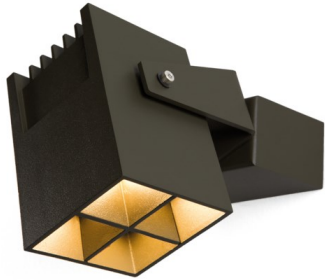

Date
Customer
Project
Type

*Julien Square Surface Adjustable Foot 1x IP54 LED 3000K Medium DI Black Structure*

Julien Square highlights your garden's best features, and is ready for the task at hand. Its square design brings a subtle style to organic surroundings. Julien Square also comes with a ground stake that is suitable for soft soil. Alternatively, try Julien Square Foot, with an additional fixed mounting plate especially made for wall mounting.

**Specifications**

Material	10732208
Light Source Type	LED
LED Type	LED MODULE JULIEN
LED technology	LED high power
CRI	Min. 90
Colour Temperature	3000K
Lifetime	L80B20 @50,000 Hours
Lamp Included	Yes
Number of Light Sources	1
Binning (SDCM)	3
Light Direction	Down
Optic	Collimator
Measured beam angle (°)	21.9
Input Voltage	230V
Luminaire power (W)	6.0
Electrical Class	I
IP Rating	54
Glow wire rating (°C)	960
Indoor/Outdoor	Outdoor
Application	Ceiling, Wall, Floor
Mounting	Surface
Adjustability	H 350° V 120°
Distance to Lighted Object (m)	0,1
Primary Colour & Primary Finish	Black, Structure
Gross weight (g)	1600.0
Luminous flux per lamp (lm)	143
Efficacy (lm/W)	24
Glare rating	2