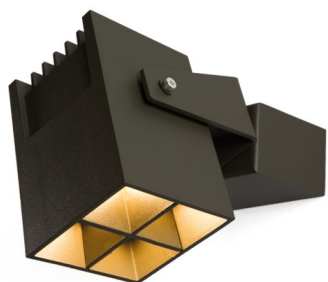

Julien Square Surface Adjustable Foot 1x IP54 LED 3000K Medium DI Black Structure

Julien Square highlights your garden's best features, and is ready for the task at hand. Its square design brings a subtle style to organic surroundings. Julien Square also comes with a ground stake that is suitable for soft soil. Alternatively, try Julien Square Foot, with an additional fixed mounting plate especially made for wall mounting.

Specifications

Material	10732208
Light Source Type	LED
LED Type	LED MODULE JULIEN
LED technology	LED high power
CRI	Min. 90
Colour Temperature	3000K
Lifetime	L80B20 @50,000 Hours
Lamp Included	Yes
Number of Light Sources	1
Binning (SDCM)	3
Light Direction	Down
Optic	Collimator
Measured beam angle (°)	21.9
Input Voltage	230V
Luminaire power (W)	6.0
Electrical Class	I
IP Rating	54
Glow wire rating (°C)	960
Indoor/Outdoor	Outdoor
Application	Ceiling, Wall, Floor
Mounting	Surface
Adjustability	H 350° V 120°
Distance to Lighted Object (m)	0,1
Primary Colour & Primary Finish	Black, Structure
Gross weight (g)	1600.0
Luminous flux per lamp (lm)	143
Efficacy (lm/W)	24
Glare rating	2