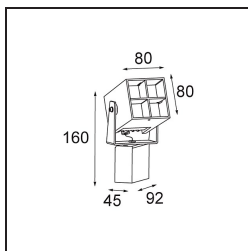

Specifications

Material	10732208
Light Source Type	LED
LED Type	LED MODULE JULIEN
LED technology	LED high power
CRI	Min. 90
Colour Temperature	3000K
Lifetime	L80B20 @50,000 Hours
Lamp Included	Yes
Number of Light Sources	1
Binning (SDCM)	3
Light Direction	Down
Optic	Collimator
Measured beam angle (°)	21.9
Input Voltage	230V
Luminaire power (W)	6.0
Electrical Class	I
IP Rating	54
Glow wire rating (°C)	960
Indoor/Outdoor	Outdoor
Application	Ceiling, Wall, Floor
Mounting	Surface
Adjustability	H 350° V 120°
Distance to Lighted Object (m)	0,1
Primary Colour & Primary Finish	Black, Structure
Gross weight (g)	1600.0
Luminous flux per lamp (lm)	143
Efficacy (lm/W)	24
Glare rating	2