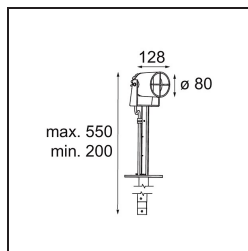

Specifications

Material	10731308
Light Source Type	LED
LED Type	LED MODULE JULIEN
LED technology	LED high power
CRI	Min. 90
Colour Temperature	3000K
Lifetime	L80B20 @50,000 Hours
Lamp Included	Yes
Number of Light Sources	1
Binning (SDCM)	3
Light Direction	Down
Optic	Collimator
Measured beam angle (°)	22.2
Input Voltage	Constant Current Driver Required
Electrical Class	III
IP Rating	54
Glow wire rating (°C)	960
Indoor/Outdoor	Outdoor
Application	Floor
Adjustability	H 360° V 120°
Distance to Lighted Object (m)	0,1
Primary Colour & Primary Finish	Black, Structure
Gross weight (g)	3010.0
Drive current (mA)	350
Min. forward voltage (Vf)	12,0
Max. forward voltage (Vf)	12,0
Connected load (W)	4,3
Luminous flux per lamp (lm)	159
Efficacy (lm/W)	40
Glare rating	2