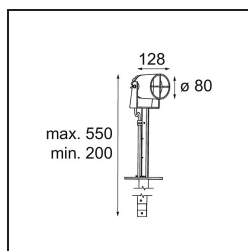

Specifications

Material	10731308
Light Source Type	LED
LED Type	LED MODULE JULIEN
LED technology	LED high power
CRI	Min. 90
Colour Temperature	3000K
Lifetime	L80B20 @50,000 Hours
Lamp Included	Yes
Number of Light Sources	1
Binning (SDCM)	3
Light Direction	Down
Optic	Collimator
Measured beam angle (°)	22.2
Input Voltage	Constant Current Driver Required
Electrical Class	III
IP Rating	54
Glow wire rating (°C)	960
Indoor/Outdoor	Outdoor
Application	Floor
Adjustability	H 360° V 120°
Distance to Lighted Object (m)	0,1
Primary Colour & Primary Finish	Black, Structure
Gross weight (g)	3010.0
Drive current (mA)	350
Min. forward voltage (Vf)	12,0
Max. forward voltage (Vf)	12,0
Connected load (W)	4,3
Luminous flux per lamp (lm)	159
Efficacy (lm/W)	40
Glare rating	2