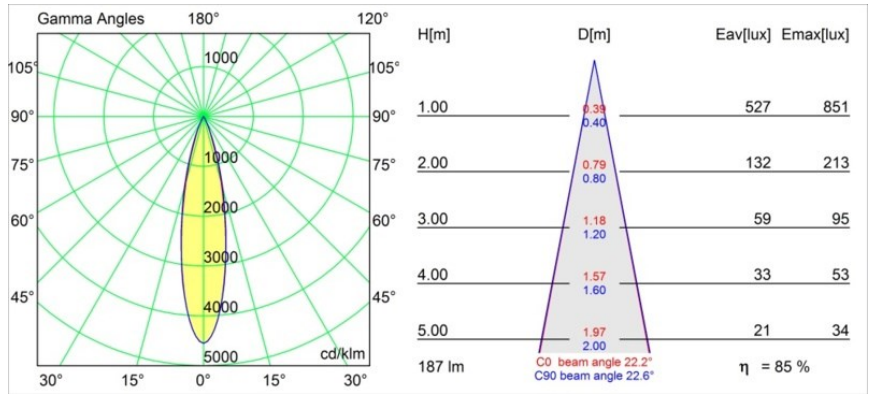

Light distribution & beam diagram