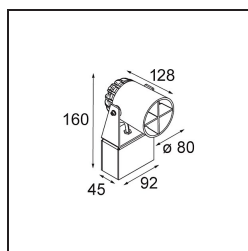

Date
Customer
Project
Type

FFD_Julien Round Surface Adjustable Foot 1x IP54 LED 3000K Medium DI Black Structure

Specifications

Material	10731208
Light Source Type	LED
LED Type	LED MODULE JULIEN
LED technology	LED high power
CRI	Min. 90
Colour Temperature	3000K
Lifetime	L80B20 @50,000 Hours
Lamp Included	Yes
Number of Light Sources	1
Binning (SDCM)	3
Light Direction	Down
Optic	Collimator
Measured beam angle (°)	22.2
Input Voltage	230V
Luminaire power (W)	6.0
Electrical Class	I
IP Rating	54
Glow wire rating (°C)	960
Indoor/Outdoor	Outdoor
Application	Ceiling, Wall, Floor
Mounting	Surface
Adjustability	H 350° V 120°
Distance to Lighted Object (m)	0,1
Primary Colour & Primary Finish	Black, Structure
Gross weight (g)	1460.0
Luminous flux per lamp (lm)	159
Efficacy (lm/W)	26
Glare rating	8