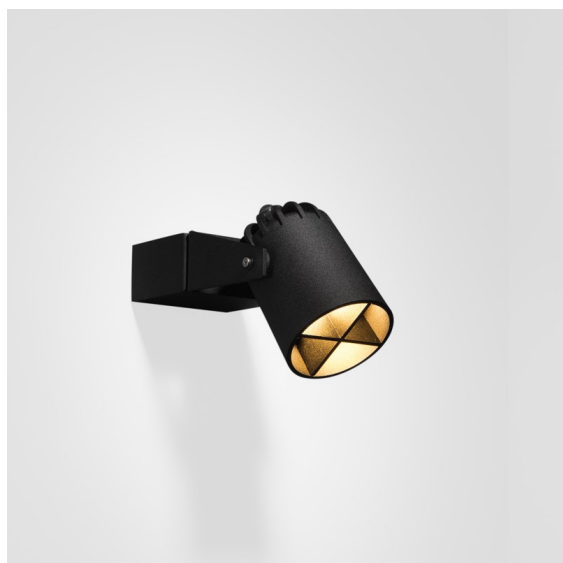

Date
Customer
Project
Type

FFD_Julien Round Surface Adjustable Foot 1x IP54 LED 3000K Medium DI Black Structure

Specifications

Material	10731208
Light Source Type	LED
LED Type	LED MODULE JULIEN
LED technology	LED high power
CRI	Min. 90
Colour Temperature	3000K
Lifetime	L80B20 @50,000 Hours
Lamp Included	Yes
Number of Light Sources	1
Binning (SDCM)	3
Light Direction	Down
Optic	Collimator
Measured beam angle (°)	22.2
Input Voltage	230V
Luminaire power (W)	6.0
Electrical Class	I
IP Rating	54
Glow wire rating (°C)	960
Indoor/Outdoor	Outdoor
Application	Ceiling, Wall, Floor
Mounting	Surface
Adjustability	H 350° V 120°
Distance to Lighted Object (m)	0,1
Primary Colour & Primary Finish	Black, Structure
Gross weight (g)	1460.0
Luminous flux per lamp (lm)	159
Efficacy (lm/W)	26
Glare rating	8

Julien Round highlights your garden's best features, and is ready for the task at hand. Its circular design blends in wonderfully with organic surroundings. Julien Round also comes with a ground stake that is suitable for soft soil. Alternatively, try Julien Round Foot, with an additional fixed mounting plate especially made for wall mounting.