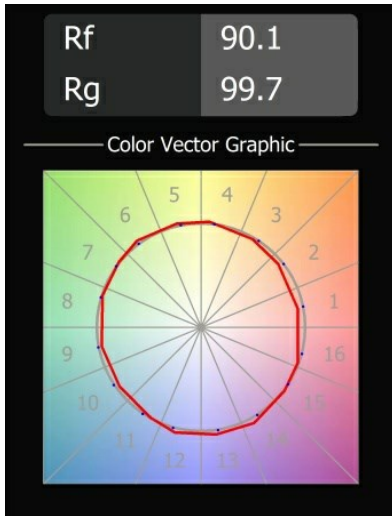

TM30 & CRI diagram