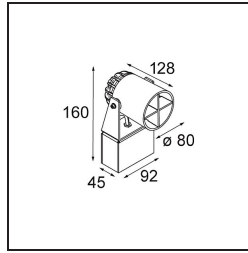

Date
Customer
Project
Type

Julien Round Surface Adjustable Foot 1x IP54 LED 3000K Medium DI Black Structure

Specifications

Material	10731208
Light Source Type	LED
LED Type	LED MODULE JULIEN
LED technology	LED high power
CRI	Min. 90
Colour Temperature	3000K
Lifetime	L80B20 @50,000 Hours
Lamp Included	Yes
Number of Light Sources	1
Binning (SDCM)	3
Light Direction	Down
Optic	Collimator
Measured beam angle (°)	22.2
Input Voltage	230V
Luminaire power (W)	6.0
Electrical Class	I
IP Rating	54
Glow wire rating (°C)	960
Indoor/Outdoor	Outdoor
Application	Ceiling, Wall, Floor
Mounting	Surface
Adjustability	H 350° V 120°
Distance to Lighted Object (m)	0,1
Primary Colour & Primary Finish	Black, Structure
Gross weight (g)	1460.0
Delivered lumens (lm)	159
Efficacy (lm/W)	26
Glare rating	8