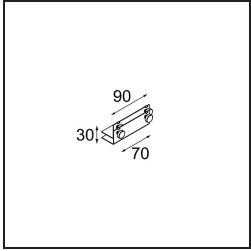

Installation Accessories

12534009 Mini-Multiple Trimless Mounting Bracket White Structure