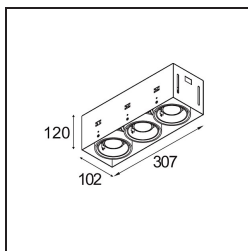

Date
Customer
Project
Type

Mini-Multiple Recessed Trimless Adjustable GU10 3x DE White Structure

Specifications

Material	10382209
Light Source Type	GU10
Lamp Included	No
Number of Light Sources	3
Light Direction	Down
Input Voltage	230V
Electrical Class	II
IP Rating	20
Glow wire rating (°C)	960
Indoor/Outdoor	Indoor
Application	Ceiling, Wall
Mounting	Recessed
Cut-out size (mm)	L 308 W 103
Mounting depth (mm)	130.0
Adjustability	V -35°/+35°
Distance to Lighted Object (m)	0,7
Primary Colour & Primary Finish	White, Structure
Gross weight (g)	1690.0
Remark	<ul style="list-style-type: none"> • GU10 lamp not included • This is not a complete product. GU10 lamp required. • This is not a complete product. Light module required.