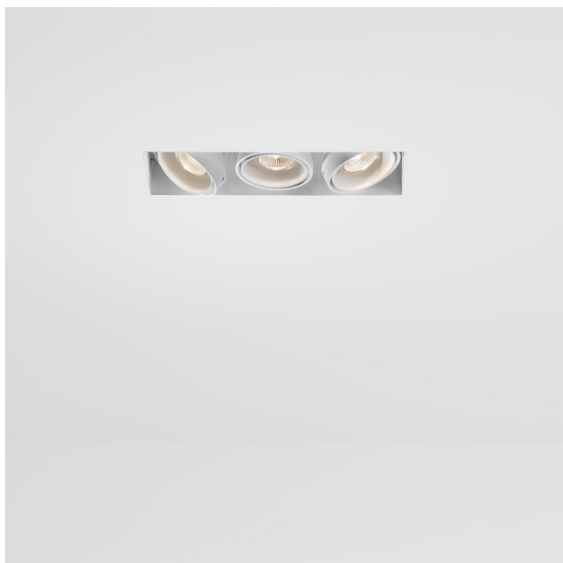

Date
Customer
Project
Type

Mini-Multiple Recessed Trimless Adjustable GU10 3x DE White Structure

Specifications

Material	10382209
Light Source Type	GU10
Lamp Included	No
Number of Light Sources	3
Light Direction	Down
Input Voltage	230V
Electrical Class	II
IP Rating	20
Glow wire rating (°C)	960
Indoor/Outdoor	Indoor
Application	Ceiling, Wall
Mounting	Recessed
Cut-out size (mm)	L 308 W 103
Mounting depth (mm)	130.0
Adjustability	V -35°/+35°
Distance to Lighted Object (m)	0,7
Primary Colour & Primary Finish	White, Structure
Gross weight (g)	1690.0
Remark	<ul style="list-style-type: none"> • GU10 lamp not included • This is not a complete product. GU10 lamp required. • This is not a complete product. Light module required.

Twenty years after its initial launch, Mini-Multiple is still a much coveted spot series and one of our flagship solutions in our architectural lighting portfolio. Its stylish technology on full display makes Mini-Multiple your ally for both minimalist and industrial-chic expressions.