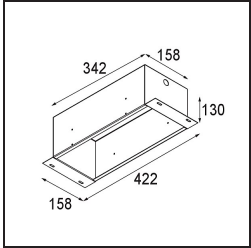

Date
Customer
Project
Type

Mini-Multiple Recessed Trimless Adjustable GU10 3x DE White Structure

Specifications

Material	10382209
Light Source Type	GU10
Lamp Included	No
Number of Light Sources	3
Light Direction	Down
Input Voltage	230V
Electrical Class	II
IP Rating	20
Glow wire rating (°C)	960
Indoor/Outdoor	Indoor
Application	Ceiling, Wall
Mounting	Recessed
Cut-out size (mm)	L 308 W 103
Mounting depth (mm)	130.0
Adjustability	V -35°/+35°
Distance to Lighted Object (m)	0,7
Primary Colour & Primary Finish	White, Structure
Gross weight (g)	1690.0
Remark	<ul style="list-style-type: none"> • GU10 lamp not included • This is not a complete product. GU10 lamp required. • This is not a complete product. Light module required.

Light distribution & beam diagram

Installation Accessories

12534009 Mini-Multiple Trimless Mounting Bracket White Structure

10460730 Plaster Kit Trimless 338x133 - 311x106 3x

10440730 Installation Housing 342x158x130