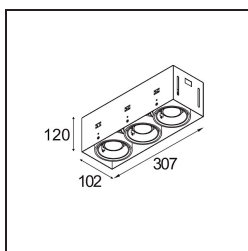

**Specifications**

Material	10382202
Light Source Type	GU10
Lamp Included	No
Number of Light Sources	3
Light Direction	Down
Input Voltage	230V
Electrical Class	II
IP Rating	20
Glow wire rating (°C)	960
Indoor/Outdoor	Indoor
Application	Ceiling, Wall
Mounting	Recessed
Cut-out size (mm)	L 308 W 103
Mounting depth (mm)	130.0
Adjustability	V -35°/+35°
Distance to Lighted Object (m)	0,7
Primary Colour & Primary Finish	Black, Matt
Gross weight (g)	1690.0
Remark	<ul style="list-style-type: none"> <li>• GU10 lamp not included</li> <li>• This is not a complete product. GU10 lamp required.</li> <li>• This is not a complete product. Light module required.</li> </ul>