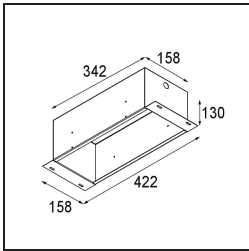

Specifications

Material	10382202
Light Source Type	GU10
Lamp Included	No
Number of Light Sources	3
Light Direction	Down
Input Voltage	230V
Electrical Class	II
IP Rating	20
Glow wire rating (°C)	960
Indoor/Outdoor	Indoor
Application	Ceiling, Wall
Mounting	Recessed
Cut-out size (mm)	L 308 W 103
Mounting depth (mm)	130.0
Adjustability	V -35°/+35°
Distance to Lighted Object (m)	0,7
Primary Colour & Primary Finish	Black, Matt
Gross weight (g)	1690.0
Remark	<ul style="list-style-type: none"> • GU10 lamp not included • This is not a complete product. GU10 lamp required. • This is not a complete product. Light module required.

Light distribution & beam diagram

Installation Accessories

12534002 Mini-Multiple Trimless Mounting Bracket Black

10460730 Plaster Kit Trimless 338x133 - 311x106 3x

10440730 Installation Housing 342x158x130