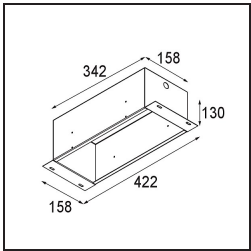

**Specifications**

Material	10382202
Light Source Type	GU10
Lamp Included	No
Number of Light Sources	3
Light Direction	Down
Input Voltage	230V
Electrical Class	II
IP Rating	20
Glow wire rating (°C)	960
Indoor/Outdoor	Indoor
Application	Ceiling, Wall
Mounting	Recessed
Cut-out size (mm)	L 308 W 103
Mounting depth (mm)	130.0
Adjustability	V -35°/+35°
Distance to Lighted Object (m)	0,7
Primary Colour & Primary Finish	Black, Matt
Gross weight (g)	1690.0
Remark	<ul style="list-style-type: none"> <li>• GU10 lamp not included</li> <li>• This is not a complete product. GU10 lamp required.</li> <li>• This is not a complete product. Light module required.</li> </ul>

**Light distribution & beam diagram**

**Installation Accessories**

**12534002** Mini-Multiple Trimless Mounting Bracket Black

**10460730** Plaster Kit Trimless 338x133 - 311x106 3x

**10440730** Installation Housing 342x158x130