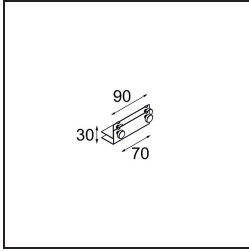

Installation Accessories

12534002 Mini-Multiple Trimless Mounting Bracket Black