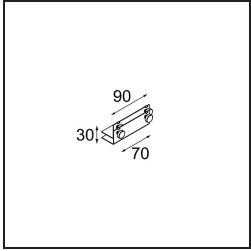

Installation Accessories

12534002 Mini-Multiple Trimless Mounting Bracket Black