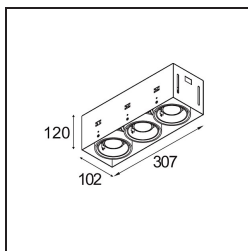

Specifications

Material	10382202
Light Source Type	GU10
Lamp Included	No
Number of Light Sources	3
Light Direction	Down
Input Voltage	230V
Electrical Class	II
IP Rating	20
Glow wire rating (°C)	960
Indoor/Outdoor	Indoor
Application	Ceiling, Wall
Mounting	Recessed
Cut-out size (mm)	L 308 W 103
Mounting depth (mm)	130.0
Adjustability	V -35°/+35°
Distance to Lighted Object (m)	0,7
Primary Colour & Primary Finish	Black, Matt
Gross weight (g)	1690.0
Remark	<ul style="list-style-type: none"> • GU10 lamp not included • This is not a complete product. GU10 lamp required. • This is not a complete product. Light module required.