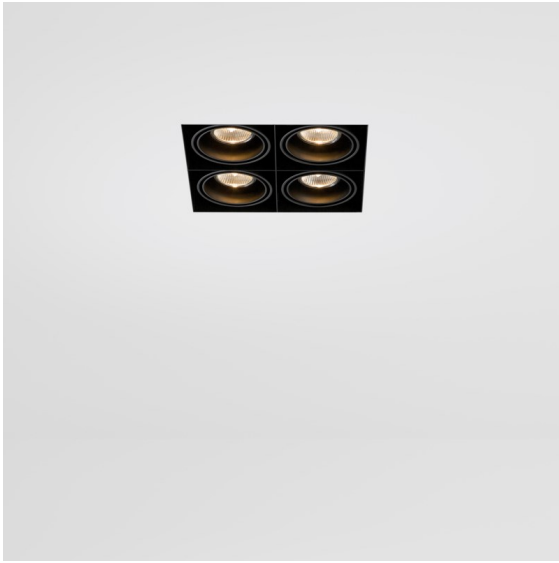

Date
Customer
Project
Type

*FFD\_Mini-Multiple Recessed Trimless Adjustable GU10 4x DE White Structure*

**Specifications**

Material	10381909
Light Source Type	GU10
Lamp Included	No
Number of Light Sources	4
Light Direction	Down
Input Voltage	230V
Electrical Class	II
IP Rating	20
Glow wire rating (°C)	960
Indoor/Outdoor	Indoor
Application	Ceiling, Wall
Mounting	Recessed
Cut-out size (mm)	L 203 W 203
Mounting depth (mm)	130.0
Adjustability	V -35°/+35°
Distance to Lighted Object (m)	1
Primary Colour & Primary Finish	White, Structure
Gross weight (g)	1895.0
Remark	<ul style="list-style-type: none"> <li>• GU10 lamp not included</li> <li>• This is not a complete product. GU10 lamp required.</li> <li>• This is not a complete product. Light module required.</li> </ul>

Twenty years after its initial launch, Mini-Multiple is still a much coveted spot series and one of our flagship solutions in our architectural lighting portfolio. Its stylish technology on full display makes Mini-Multiple your ally for both minimalist and industrial-chic expressions.