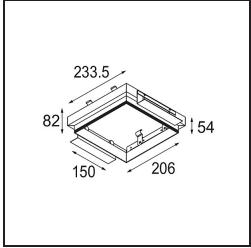

Date
Customer
Project
Type

*FFD\_Mini-Multiple Recessed Trimless Adjustable GU10 4x DE White Structure*

**Specifications**

Material	10381909
Light Source Type	GU10
Lamp Included	No
Number of Light Sources	4
Light Direction	Down
Input Voltage	230V
Electrical Class	II
IP Rating	20
Glow wire rating (°C)	960
Indoor/Outdoor	Indoor
Application	Ceiling, Wall
Mounting	Recessed
Cut-out size (mm)	L 203 W 203
Mounting depth (mm)	130.0
Adjustability	V -35°/+35°
Distance to Lighted Object (m)	1
Primary Colour & Primary Finish	White, Structure
Gross weight (g)	1895.0
Remark	<ul style="list-style-type: none"> <li>• GU10 lamp not included</li> <li>• This is not a complete product. GU10 lamp required.</li> <li>• This is not a complete product. Light module required.</li> </ul>

**Light distribution & beam diagram**

**Installation Accessories**

**12534009** Mini-Multiple Trimless Mounting Bracket White Structure

**10460430** Plaster Kit Trimless 233x233 - 206x206 4x

**10440430** Installation Housing 237x258x130