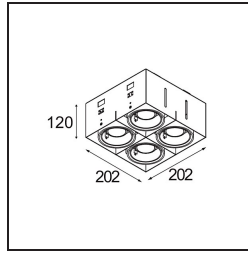

Date
Customer
Project
Type

*FFD\_Mini-Multiple Recessed Trimless Adjustable GU10 4x DE White Structure*

**Specifications**

Material	10381909
Light Source Type	GU10
Lamp Included	No
Number of Light Sources	4
Light Direction	Down
Input Voltage	230V
Electrical Class	II
IP Rating	20
Glow wire rating (°C)	960
Indoor/Outdoor	Indoor
Application	Ceiling, Wall
Mounting	Recessed
Cut-out size (mm)	L 203 W 203
Mounting depth (mm)	130.0
Adjustability	V -35°/+35°
Distance to Lighted Object (m)	1
Primary Colour & Primary Finish	White, Structure
Gross weight (g)	1895.0
Remark	<ul style="list-style-type: none"> <li>• GU10 lamp not included</li> <li>• This is not a complete product. GU10 lamp required.</li> <li>• This is not a complete product. Light module required.</li> </ul>