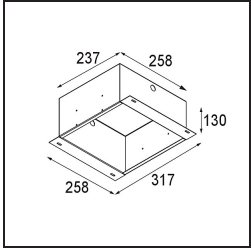

Date
Customer
Project
Type

*FFD\_Mini-Multiple Recessed Trimless Adjustable GU10 4x DE White Structure*

**Specifications**

Material	10381909
Light Source Type	GU10
Lamp Included	No
Number of Light Sources	4
Light Direction	Down
Input Voltage	230V
Electrical Class	II
IP Rating	20
Glow wire rating (°C)	960
Indoor/Outdoor	Indoor
Application	Ceiling, Wall
Mounting	Recessed
Cut-out size (mm)	L 203 W 203
Mounting depth (mm)	130.0
Adjustability	V -35°/+35°
Distance to Lighted Object (m)	1
Primary Colour & Primary Finish	White, Structure
Gross weight (g)	1895.0
Remark	<ul style="list-style-type: none"> <li>• GU10 lamp not included</li> <li>• This is not a complete product. GU10 lamp required.</li> <li>• This is not a complete product. Light module required.</li> </ul>

**Light distribution & beam diagram**

**Installation Accessories**

**12534009** Mini-Multiple Trimless Mounting Bracket White Structure

**10460430** Plaster Kit Trimless 233x233 - 206x206 4x

**10440430** Installation Housing 237x258x130