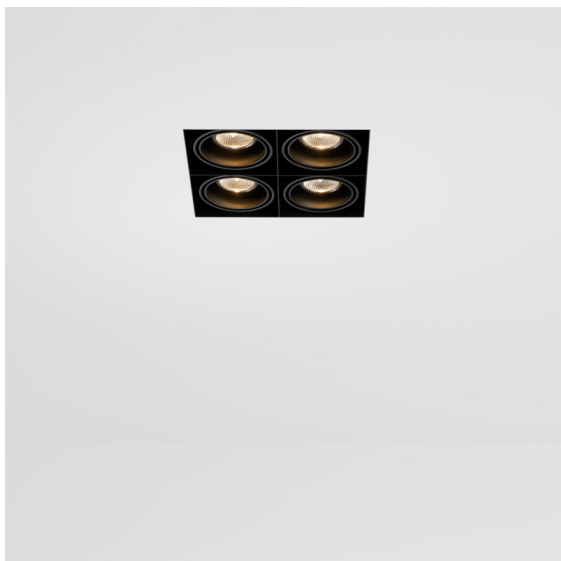

*FFD\_Mini-Multiple Recessed Trimless Adjustable GU10 4x DE Black Matt*

Twenty years after its initial launch, Mini-Multiple is still a much coveted spot series and one of our flagship solutions in our architectural lighting portfolio. Its stylish technology on full display makes Mini-Multiple your ally for both minimalist and industrial-chic expressions.

### Specifications

Material	10381902
Light Source Type	GU10
Lamp Included	No
Number of Light Sources	4
Light Direction	Down
Input Voltage	230V
Electrical Class	II
IP Rating	20
Glow wire rating (°C)	960
Indoor/Outdoor	Indoor
Application	Ceiling, Wall
Mounting	Recessed
Cut-out size (mm)	L 203 W 203
Mounting depth (mm)	130.0
Adjustability	V -35°/+35°
Distance to Lighted Object (m)	1
Primary Colour & Primary Finish	Black, Matt
Gross weight (g)	1895.0
Remark	<ul style="list-style-type: none"> <li>• GU10 lamp not included</li> <li>• This is not a complete product. GU10 lamp required.</li> <li>• This is not a complete product. Light module required.</li> </ul>