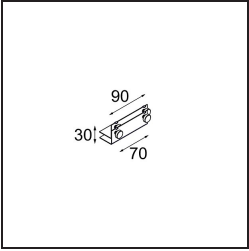

Installation Accessories

12534002 Mini-Multiple Trimless Mounting Bracket Black