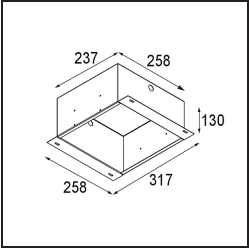

### Specifications

Material	10381902
Light Source Type	GU10
Lamp Included	No
Number of Light Sources	4
Light Direction	Down
Input Voltage	230V
Electrical Class	II
IP Rating	20
Glow wire rating (°C)	960
Indoor/Outdoor	Indoor
Application	Ceiling, Wall
Mounting	Recessed
Cut-out size (mm)	L 203 W 203
Mounting depth (mm)	130.0
Adjustability	V -35°/+35°
Distance to Lighted Object (m)	1
Primary Colour & Primary Finish	Black, Matt
Gross weight (g)	1895.0
Remark	<ul style="list-style-type: none"> <li>• GU10 lamp not included</li> <li>• This is not a complete product. GU10 lamp required.</li> <li>• This is not a complete product. Light module required.</li> </ul>

**Light distribution & beam diagram**

**Installation Accessories**

**12534002** Mini-Multiple Trimless Mounting Bracket Black

**10460430** Plaster Kit Trimless 233x233 - 206x206 4x

**10440430** Installation Housing 237x258x130