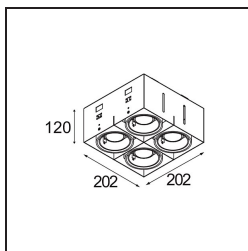

*FFD\_Mini-Multiple Recessed Trimless Adjustable GU10 4x DE Black Matt*

Twenty years after its initial launch, Mini-Multiple is still a much coveted spot series and one of our flagship solutions in our architectural lighting portfolio. Its stylish technology on full display makes Mini-Multiple your ally for both minimalist and industrial-chic expressions.

### Specifications

Material	10381902
Light Source Type	GU10
Lamp Included	No
Number of Light Sources	4
Light Direction	Down
Input Voltage	230V
Electrical Class	II
IP Rating	20
Glow wire rating (°C)	960
Indoor/Outdoor	Indoor
Application	Ceiling, Wall
Mounting	Recessed
Cut-out size (mm)	L 203 W 203
Mounting depth (mm)	130.0
Adjustability	V -35°/+35°
Distance to Lighted Object (m)	1
Primary Colour & Primary Finish	Black, Matt
Gross weight (g)	1895.0
Remark	<ul style="list-style-type: none"> <li>• GU10 lamp not included</li> <li>• This is not a complete product. GU10 lamp required.</li> <li>• This is not a complete product. Light module required.</li> </ul>