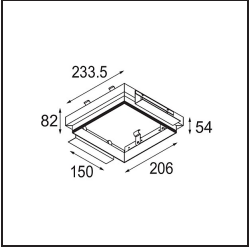

### Specifications

Material	10381902
Light Source Type	GU10
Lamp Included	No
Number of Light Sources	4
Light Direction	Down
Input Voltage	230V
Electrical Class	II
IP Rating	20
Glow wire rating (°C)	960
Indoor/Outdoor	Indoor
Application	Ceiling, Wall
Mounting	Recessed
Cut-out size (mm)	L 203 W 203
Mounting depth (mm)	130.0
Adjustability	V -35°/+35°
Distance to Lighted Object (m)	1
Primary Colour & Primary Finish	Black, Matt
Gross weight (g)	1895.0
Remark	<ul style="list-style-type: none"> <li>• GU10 lamp not included</li> <li>• This is not a complete product. GU10 lamp required.</li> <li>• This is not a complete product. Light module required.</li> </ul>

**Light distribution & beam diagram**

**Installation Accessories**

**12534002** Mini-Multiple Trimless Mounting Bracket Black

**10460430** Plaster Kit Trimless 233x233 - 206x206 4x

**10440430** Installation Housing 237x258x130