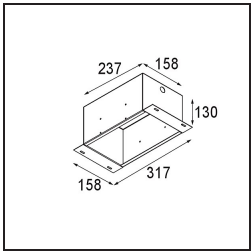

Date
Customer
Project
Type

Mini-Multiple Recessed Trimless Adjustable GU10 2x DE Black Matt

Specifications

Material	10381602
Light Source Type	GU10
Lamp Included	No
Number of Light Sources	2
Light Direction	Down
Input Voltage	230V
Electrical Class	II
IP Rating	20
Glow wire rating (°C)	960
Indoor/Outdoor	Indoor
Application	Ceiling, Wall
Mounting	Recessed
Cut-out size (mm)	L 203 W 103
Mounting depth (mm)	130.0
Adjustability	V -35°/+35°
Distance to Lighted Object (m)	0,7
Primary Colour & Primary Finish	Black, Matt
Gross weight (g)	1215.0
Remark	<ul style="list-style-type: none"> • GU10 lamp not included • This is not a complete product. GU10 lamp required. • This is not a complete product. Light module required.

Light distribution & beam diagram

Installation Accessories

12534002 Mini-Multiple Trimless Mounting Bracket Black

10460230 Plaster Kit Trimless 233x133 - 206x106 2x

10440230 Installation Housing 237x158x130