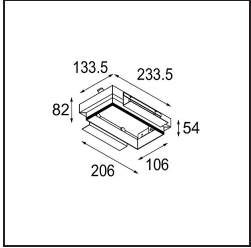

Date
Customer
Project
Type

Mini-Multiple Recessed Trimless Adjustable GU10 2x DE Black Matt

Specifications

Material	10381602
Light Source Type	GU10
Lamp Included	No
Number of Light Sources	2
Light Direction	Down
Input Voltage	230V
Electrical Class	II
IP Rating	20
Glow wire rating (°C)	960
Indoor/Outdoor	Indoor
Application	Ceiling, Wall
Mounting	Recessed
Cut-out size (mm)	L 203 W 103
Mounting depth (mm)	130.0
Adjustability	V -35°/+35°
Distance to Lighted Object (m)	0,7
Primary Colour & Primary Finish	Black, Matt
Gross weight (g)	1215.0
Remark	<ul style="list-style-type: none"> • GU10 lamp not included • This is not a complete product. GU10 lamp required. • This is not a complete product. Light module required.

Light distribution & beam diagram

Installation Accessories

12534002 Mini-Multiple Trimless Mounting Bracket Black

10460230 Plaster Kit Trimless 233x133 - 206x106 2x

10440230 Installation Housing 237x158x130