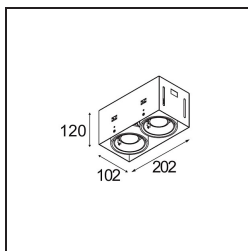

Date
Customer
Project
Type

Mini-Multiple Recessed Trimless Adjustable GU10 2x DE Black Matt

Specifications

Material	10381602
Light Source Type	GU10
Lamp Included	No
Number of Light Sources	2
Light Direction	Down
Input Voltage	230V
Electrical Class	II
IP Rating	20
Glow wire rating (°C)	960
Indoor/Outdoor	Indoor
Application	Ceiling, Wall
Mounting	Recessed
Cut-out size (mm)	L 203 W 103
Mounting depth (mm)	130.0
Adjustability	V -35°/+35°
Distance to Lighted Object (m)	0,7
Primary Colour & Primary Finish	Black, Matt
Gross weight (g)	1215.0
Remark	<ul style="list-style-type: none"> • GU10 lamp not included • This is not a complete product. GU10 lamp required. • This is not a complete product. Light module required.