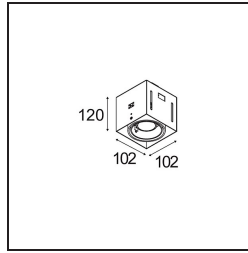

Date

Customer

Project

Type

Mini-Multiple Recessed Trimless Adjustable GU10 1x DE White Structure

Specifications

Material	10381509
Light Source Type	GU10
Lamp Included	No
Number of Light Sources	1
Light Direction	Down
Input Voltage	230V
Electrical Class	II
IP Rating	20
Glow wire rating (°C)	960
Indoor/Outdoor	Indoor
Application	Ceiling, Wall
Mounting	Recessed
Cut-out size (mm)	L 103 W 103
Mounting depth (mm)	130.0
Adjustability	V -35°/+35°
Distance to Lighted Object (m)	0,5
Primary Colour & Primary Finish	White, Structure
Gross weight (g)	800.0
Remark	<ul style="list-style-type: none"> • GU10 lamp not included • This is not a complete product. GU10 lamp required. • This is not a complete product. Light module required.