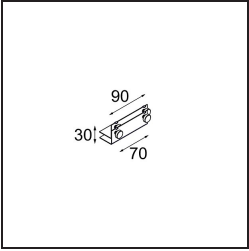

Installation Accessories

12534009 Mini-Multiple Trimless Mounting Bracket White Structure