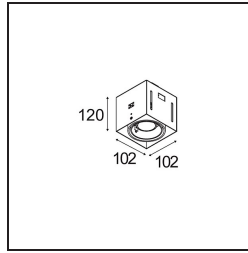

Date

Customer

Project

Type

Mini-Multiple Recessed Trimless Adjustable GU10 1x DE White Structure

Specifications

Material	10381509
Light Source Type	GU10
Lamp Included	No
Number of Light Sources	1
Light Direction	Down
Input Voltage	230V
Electrical Class	II
IP Rating	20
Glow wire rating (°C)	960
Indoor/Outdoor	Indoor
Application	Ceiling, Wall
Mounting	Recessed
Cut-out size (mm)	L 103 W 103
Mounting depth (mm)	130.0
Adjustability	V -35°/+35°
Distance to Lighted Object (m)	0,5
Primary Colour & Primary Finish	White, Structure
Gross weight (g)	800.0
Remark	• GU10 lamp not included • This is not a complete product. GU10 lamp required. • This is not a complete product. Light module required.

Twenty years after its initial launch, Mini-Multiple is still a much coveted spot series and one of our flagship solutions in our architectural lighting portfolio. Its stylish technology on full display makes Mini-Multiple your ally for both minimalist and industrial-chic expressions.