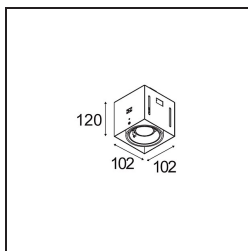

Date

Customer

Project

Type

Mini-Multiple Recessed Trimless Adjustable GU10 1x DE Black Matt

Specifications

| | |
|---------------------------------|---|
| Material | 10381502 |
| Light Source Type | GU10 |
| Lamp Included | No |
| Number of Light Sources | 1 |
| Light Direction | Down |
| Input Voltage | 230V |
| Electrical Class | II |
| IP Rating | 20 |
| Glow wire rating (°C) | 960 |
| Indoor/Outdoor | Indoor |
| Application | Ceiling, Wall |
| Mounting | Recessed |
| Cut-out size (mm) | L 103 W 103 |
| Mounting depth (mm) | 130.0 |
| Adjustability | V -35°/+35° |
| Distance to Lighted Object (m) | 0,5 |
| Primary Colour & Primary Finish | Black, Matt |
| Gross weight (g) | 800.0 |
| Remark | <ul style="list-style-type: none"> • GU10 lamp not included • This is not a complete product. GU10 lamp required. • This is not a complete product. Light module required. |