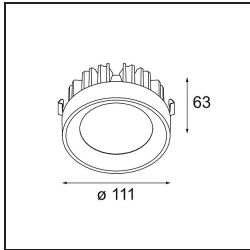

M-LED Module

- **11298002** M-LED Module 111 1x LED 2700K Spot DE Black Matt
- **11298009** M-LED Module 111 1x LED 2700K Spot DE White Structure
- **11298024** M-LED Module 111 1x LED 2700K Spot DE Aluminium Brushed Anodised
- **11298102** M-LED Module 111 1x LED 2700K Medium DE Black Matt
- **11298109** M-LED Module 111 1x LED 2700K Medium DE White Structure
- **11298124** M-LED Module 111 1x LED 2700K Medium DE Aluminium Brushed Anodised
- **11298202** M-LED Module 111 1x LED 2700K Flood DE Black Matt
- **11298209** M-LED Module 111 1x LED 2700K Flood DE White Structure
- **11298224** M-LED Module 111 1x LED 2700K Flood DE Aluminium Brushed Anodised
- **11298302** M-LED Module 111 1x LED 3000K Spot DE Black Matt
- **11298309** M-LED Module 111 1x LED 3000K Spot DE White Structure
- **11298324** M-LED Module 111 1x LED 3000K Spot DE Aluminium Brushed Anodised
- **11298402** M-LED Module 111 1x LED 3000K Medium DE Black Matt
- **11298409** M-LED Module 111 1x LED 3000K Medium DE White Structure
- **11298424** M-LED Module 111 1x LED 3000K Medium DE Aluminium Brushed Anodised
- **11298502** M-LED Module 111 1x LED 3000K Flood DE Black Matt
- **11298509** M-LED Module 111 1x LED 3000K Flood DE White Structure
- **11298524** M-LED Module 111 1x LED 3000K Flood DE Aluminium Brushed Anodised
- **11298602** M-LED Module 111 1x LED 4000K Spot DE Black Matt
- **11298609** M-LED Module 111 1x LED 4000K Spot DE White Structure
- **11298624** M-LED Module 111 1x LED 4000K Spot DE Aluminium Brushed Anodised
- **11298702** M-LED Module 111 1x LED 4000K Medium DE Black Matt
- **11298709** M-LED Module 111 1x LED 4000K Medium DE White Structure
- **11298724** M-LED Module 111 1x LED 4000K Medium DE Aluminium Brushed Anodised
- **11298802** M-LED Module 111 1x LED 4000K Flood DE Black Matt
- **11298809** M-LED Module 111 1x LED 4000K Flood DE White Structure
- **11298824** M-LED Module 111 1x LED 4000K Flood DE Aluminium Brushed Anodised

Choose a required accessory