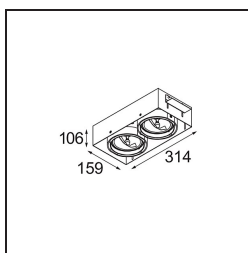

Date
Customer
Project
Type

FFD_Multiple Recessed Trimless Adjustable AR111 2x DE Black Matt

Twenty years after its initial launch, Multiple lives on. With its technology on full display, this design is right at home in both a minimalist and an industrial-chic environment. The gimbaled system allows you to direct the light source at just about any angle. Multiple can be installed recessed or surface mounted. The AR111 recessed variants can also be combined with the new M-LED 111.

Specifications

Material	10360202
Light Source Type	AR111
Lamp Included	No
Number of Light Sources	2
Light Direction	Down
Input Voltage	12Vac
Electrical Class	III
IP Rating	20
Glow wire rating (°C)	960
Indoor/Outdoor	Indoor
Application	Ceiling, Wall
Mounting	Recessed
Cut-out size (mm)	L 315 W 160
Mounting depth (mm)	110.0
Adjustability	V -50°/+50°
Distance to Lighted Object (m)	0,7
Primary Colour & Primary Finish	Black, Matt
Gross weight (g)	1855.0
Remark	<ul style="list-style-type: none"> • AR111 lamp not included • This is not a complete product. AR111 lamp required. • This is not a complete product. Light module required.