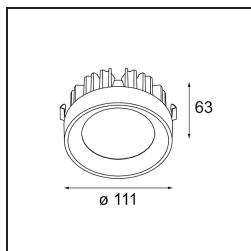

M-LED Module

- **11298002** M-LED Module 111 1x LED 2700K Spot DE Black Matt
- **11298009** M-LED Module 111 1x LED 2700K Spot DE White Structure
- **11298024** M-LED Module 111 1x LED 2700K Spot DE Aluminium Brushed Anodised
- **11298102** M-LED Module 111 1x LED 2700K Medium DE Black Matt
- **11298109** M-LED Module 111 1x LED 2700K Medium DE White Structure
- **11298124** M-LED Module 111 1x LED 2700K Medium DE Aluminium Brushed Anodised
- **11298202** M-LED Module 111 1x LED 2700K Flood DE Black Matt
- **11298209** M-LED Module 111 1x LED 2700K Flood DE White Structure
- **11298224** M-LED Module 111 1x LED 2700K Flood DE Aluminium Brushed Anodised
- **11298302** M-LED Module 111 1x LED 3000K Spot DE Black Matt
- **11298309** M-LED Module 111 1x LED 3000K Spot DE White Structure
- **11298324** M-LED Module 111 1x LED 3000K Spot DE Aluminium Brushed Anodised
- **11298402** M-LED Module 111 1x LED 3000K Medium DE Black Matt
- **11298409** M-LED Module 111 1x LED 3000K Medium DE White Structure
- **11298424** M-LED Module 111 1x LED 3000K Medium DE Aluminium Brushed Anodised
- **11298502** M-LED Module 111 1x LED 3000K Flood DE Black Matt
- **11298509** M-LED Module 111 1x LED 3000K Flood DE White Structure
- **11298524** M-LED Module 111 1x LED 3000K Flood DE Aluminium Brushed Anodised
- **11298602** M-LED Module 111 1x LED 4000K Spot DE Black Matt
- **11298609** M-LED Module 111 1x LED 4000K Spot DE White Structure
- **11298624** M-LED Module 111 1x LED 4000K Spot DE Aluminium Brushed Anodised
- **11298702** M-LED Module 111 1x LED 4000K Medium DE Black Matt
- **11298709** M-LED Module 111 1x LED 4000K Medium DE White Structure
- **11298724** M-LED Module 111 1x LED 4000K Medium DE Aluminium Brushed Anodised
- **11298802** M-LED Module 111 1x LED 4000K Flood DE Black Matt
- **11298809** M-LED Module 111 1x LED 4000K Flood DE White Structure
- **11298824** M-LED Module 111 1x LED 4000K Flood DE Aluminium Brushed Anodised

Choose a required accessory