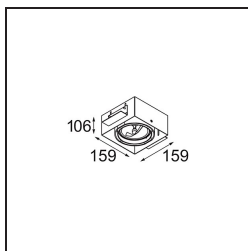

Date
Customer
Project
Type

FFD_Multiple Recessed Trimless Adjustable AR111 1x DE Black Matt

Twenty years after its initial launch, Multiple lives on. With its technology on full display, this design is right at home in both a minimalist and an industrial-chic environment. The gimbaled system allows you to direct the light source at just about any angle. Multiple can be installed recessed or surface mounted. The AR111 recessed variants can also be combined with the new M-LED 111.

Specifications

Material	10360102
Light Source Type	AR111
Lamp Included	No
Number of Light Sources	1
Light Direction	Down
Input Voltage	12Vac
Electrical Class	III
IP Rating	20
Glow wire rating (°C)	960
Indoor/Outdoor	Indoor
Application	Ceiling, Wall
Mounting	Recessed
Cut-out size (mm)	L 160 W 160
Mounting depth (mm)	110.0
Adjustability	V -50°/+50°
Distance to Lighted Object (m)	0,5
Primary Colour & Primary Finish	Black, Matt
Gross weight (g)	1170.0
Remark	<ul style="list-style-type: none"> • AR111 lamp not included • This is not a complete product. AR111 lamp required. • This is not a complete product. Light module required.