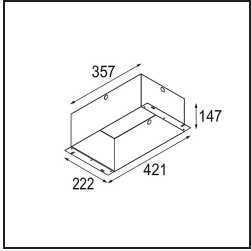

Installation Accessories

10400430 Installation Housing 357x222x147

10420430 Plaster Kit 240x387 - 210x210 1x

Choose a required accessory