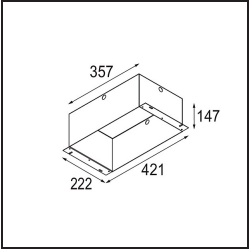

Specifications

Material	10351505
Light Source Type	GU10
Lamp Included	No
Number of Light Sources	4
Light Direction	Down
Input Voltage	230V
Electrical Class	II
IP Rating	20
Glow wire rating (°C)	960
Indoor/Outdoor	Indoor
Application	Ceiling, Wall
Mounting	Recessed
Cut-out size (mm)	L 210 W 210
Mounting depth (mm)	130.0
Adjustability	V -35°/+35°
Distance to Lighted Object (m)	1
Primary Colour & Primary Finish	Aluminium, Matt
Secondary Colour & Secondary Finish	Black, Matt
Gross weight (g)	2485.0
Remark	<ul style="list-style-type: none"> • GU10 lamp not included • This is not a complete product. GU10 lamp required.

Light distribution & beam diagram

Installation Accessories

10400430 Installation Housing 357x222x147

Choose a required accessory