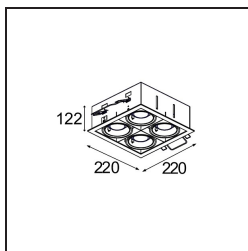

Specifications

Material	10351505
Light Source Type	GU10
Lamp Included	No
Number of Light Sources	4
Light Direction	Down
Input Voltage	230V
Electrical Class	II
IP Rating	20
Glow wire rating (°C)	960
Indoor/Outdoor	Indoor
Application	Ceiling, Wall
Mounting	Recessed
Cut-out size (mm)	L 210 W 210
Mounting depth (mm)	130.0
Adjustability	V -35°/+35°
Distance to Lighted Object (m)	1
Primary Colour & Primary Finish	Aluminium, Matt
Secondary Colour & Secondary Finish	Black, Matt
Gross weight (g)	2485.0
Remark	<ul style="list-style-type: none"> • GU10 lamp not included • This is not a complete product. GU10 lamp required.