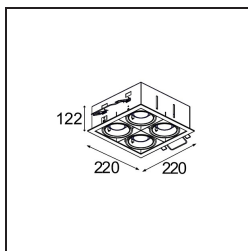

Date
Customer
Project
Type

Mini-Multiple Recessed Adjustable GU10 4x Aluminium Matt - Black Matt

Specifications

Material	10351505
Light Source Type	GU10
Lamp Included	No
Number of Light Sources	4
Light Direction	Down
Input Voltage	230V
Electrical Class	II
IP Rating	20
Glow wire rating (°C)	960
Indoor/Outdoor	Indoor
Application	Ceiling, Wall
Mounting	Recessed
Cut-out size (mm)	L 210 W 210
Mounting depth (mm)	130.0
Adjustability	V -35°/+35°
Distance to Lighted Object (m)	1
Primary Colour & Primary Finish	Aluminium, Matt
Secondary Colour & Secondary Finish	Black, Matt
Gross weight (g)	2485.0
Remark	<ul style="list-style-type: none"> • GU10 lamp not included • This is not a complete product. GU10 lamp required.