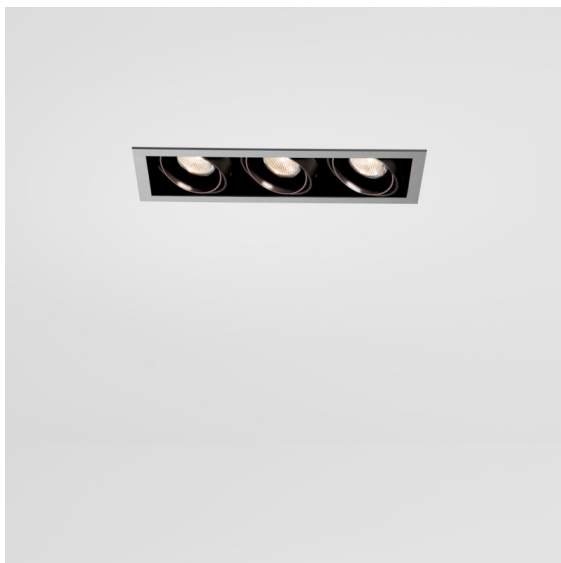

Date
Customer
Project
Type

*Mini-Multiple Recessed Adjustable GU10 3x Aluminium Matt - Black Matt*

Twenty years after its initial launch, Mini-Multiple is still a much coveted spot series and one of our flagship solutions in our architectural lighting portfolio. Its stylish technology on full display makes Mini-Multiple your ally for both minimalist and industrial-chic expressions.

**Specifications**

Material	10351405
Light Source Type	GU10
Lamp Included	No
Number of Light Sources	3
Light Direction	Down
Input Voltage	230V
Electrical Class	II
IP Rating	20
Glow wire rating (°C)	960
Indoor/Outdoor	Indoor
Application	Ceiling, Wall
Mounting	Recessed
Cut-out size (mm)	L 315 W 110
Mounting depth (mm)	160.0
Adjustability	V -35°/+35°
Distance to Lighted Object (m)	0,7
Primary Colour & Primary Finish	Aluminium, Matt
Secondary Colour & Secondary Finish	Black, Matt
Gross weight (g)	2130.0
Remark	<ul style="list-style-type: none"> <li>• GU10 lamp not included</li> <li>• This is not a complete product. GU10 lamp required.</li> </ul>