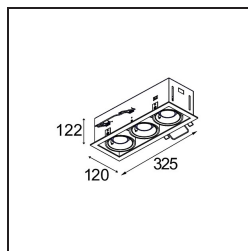

**Specifications**

Material	10351405
Light Source Type	GU10
Lamp Included	No
Number of Light Sources	3
Light Direction	Down
Input Voltage	230V
Electrical Class	II
IP Rating	20
Glow wire rating (°C)	960
Indoor/Outdoor	Indoor
Application	Ceiling, Wall
Mounting	Recessed
Cut-out size (mm)	L 315 W 110
Mounting depth (mm)	160.0
Adjustability	V -35°/+35°
Distance to Lighted Object (m)	0,7
Primary Colour & Primary Finish	Aluminium, Matt
Secondary Colour & Secondary Finish	Black, Matt
Gross weight (g)	2130.0
Remark	<ul style="list-style-type: none"> <li>• GU10 lamp not included</li> <li>• This is not a complete product. GU10 lamp required.</li> </ul>