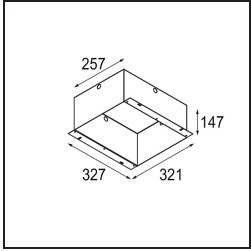

**Specifications**

Material	10351405
Light Source Type	GU10
Lamp Included	No
Number of Light Sources	3
Light Direction	Down
Input Voltage	230V
Electrical Class	II
IP Rating	20
Glow wire rating (°C)	960
Indoor/Outdoor	Indoor
Application	Ceiling, Wall
Mounting	Recessed
Cut-out size (mm)	L 315 W 110
Mounting depth (mm)	160.0
Adjustability	V -35°/+35°
Distance to Lighted Object (m)	0,7
Primary Colour & Primary Finish	Aluminium, Matt
Secondary Colour & Secondary Finish	Black, Matt
Gross weight (g)	2130.0
Remark	<ul style="list-style-type: none"> <li>• GU10 lamp not included</li> <li>• This is not a complete product. GU10 lamp required.</li> </ul>

**Light distribution & beam diagram**

**Installation Accessories**

**10400330** Installation Housing 257x327x147

**10420330** Plaster Kit 345x287 - 315x110 1x

Choose a required accessory