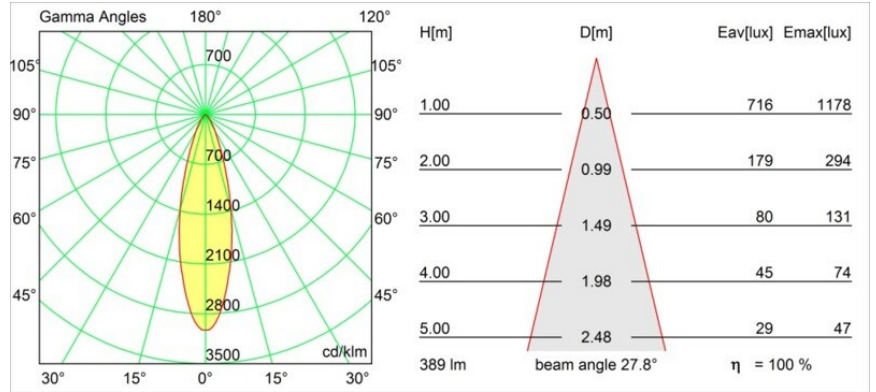

Light distribution & beam diagram