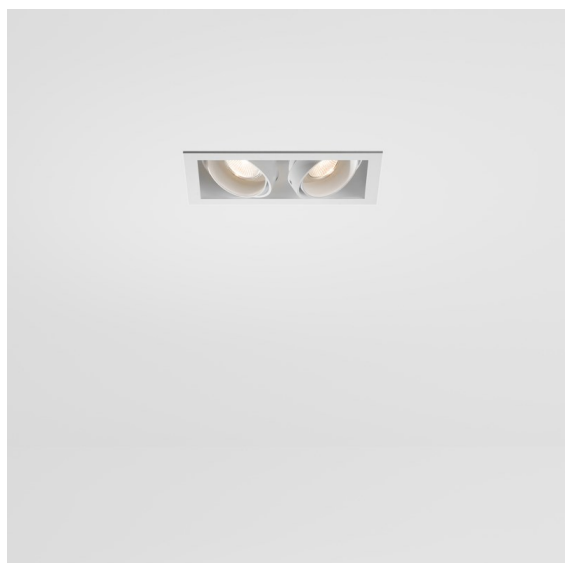

*Mini-Multiple Recessed Adjustable GU10 2x White Structure*

**Specifications**

Material	10351309
Light Source Type	GU10
Lamp Included	No
Number of Light Sources	2
Light Direction	Down
Input Voltage	230V
Electrical Class	II
IP Rating	20
Glow wire rating (°C)	960
Indoor/Outdoor	Indoor
Application	Ceiling, Wall
Mounting	Recessed
Cut-out size (mm)	L 210 W 110
Mounting depth (mm)	130.0
Adjustability	V -35°/+35°
Distance to Lighted Object (m)	0,7
Primary Colour & Primary Finish	White, Structure
Gross weight (g)	1580.0
Remark	<ul style="list-style-type: none"> <li>• GU10 lamp not included</li> <li>• This is not a complete product. GU10 lamp required.</li> </ul>

Twenty years after its initial launch, Mini-Multiple is still a much coveted spot series and one of our flagship solutions in our architectural lighting portfolio. Its stylish technology on full display makes Mini-Multiple your ally for both minimalist and industrial-chic expressions.