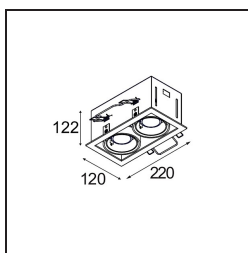

*Mini-Multiple Recessed Adjustable GU10 2x White Structure*

**Specifications**

Material	10351309
Light Source Type	GU10
Lamp Included	No
Number of Light Sources	2
Light Direction	Down
Input Voltage	230V
Electrical Class	II
IP Rating	20
Glow wire rating (°C)	960
Indoor/Outdoor	Indoor
Application	Ceiling, Wall
Mounting	Recessed
Cut-out size (mm)	L 210 W 110
Mounting depth (mm)	130.0
Adjustability	V -35°/+35°
Distance to Lighted Object (m)	0,7
Primary Colour & Primary Finish	White, Structure
Gross weight (g)	1580.0
Remark	<ul style="list-style-type: none"> <li>• GU10 lamp not included</li> <li>• This is not a complete product. GU10 lamp required.</li> </ul>