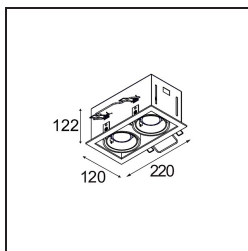

Date
Customer
Project
Type

Mini-Multiple Recessed Adjustable GU10 2x Aluminium Matt - Black Matt

Specifications

Material	10351305
Light Source Type	GU10
Lamp Included	No
Number of Light Sources	2
Light Direction	Down
Input Voltage	230V
Electrical Class	II
IP Rating	20
Glow wire rating (°C)	960
Indoor/Outdoor	Indoor
Application	Ceiling, Wall
Mounting	Recessed
Cut-out size (mm)	L 210 W 110
Mounting depth (mm)	130.0
Adjustability	V -35°/+35°
Distance to Lighted Object (m)	0,7
Primary Colour & Primary Finish	Aluminium, Matt
Secondary Colour & Secondary Finish	Black, Matt
Gross weight (g)	1580.0
Remark	<ul style="list-style-type: none"> • GU10 lamp not included • This is not a complete product. GU10 lamp required.