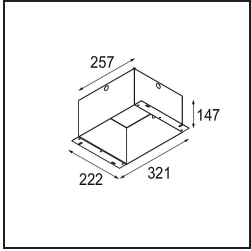

Installation Accessories

10400230 Installation Housing 257x222x147

10420230 Plaster Kit 240x287 - 210x110 1x

Choose a required accessory