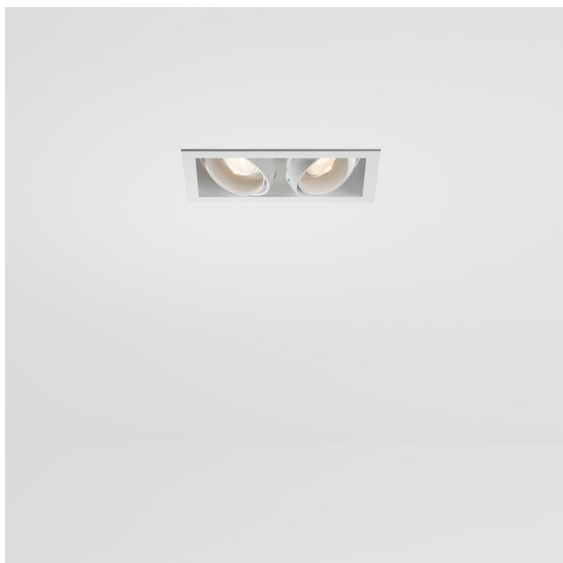

Date
Customer
Project
Type

Mini-Multiple Recessed Adjustable GU10 2x Aluminium Matt - Black Matt

Specifications

Material	10351305
Light Source Type	GU10
Lamp Included	No
Number of Light Sources	2
Light Direction	Down
Input Voltage	230V
Electrical Class	II
IP Rating	20
Glow wire rating (°C)	960
Indoor/Outdoor	Indoor
Application	Ceiling, Wall
Mounting	Recessed
Cut-out size (mm)	L 210 W 110
Mounting depth (mm)	130.0
Adjustability	V -35°/+35°
Distance to Lighted Object (m)	0,7
Primary Colour & Primary Finish	Aluminium, Matt
Secondary Colour & Secondary Finish	Black, Matt
Gross weight (g)	1580.0
Remark	<ul style="list-style-type: none"> • GU10 lamp not included • This is not a complete product. GU10 lamp required.

Twenty years after its initial launch, Mini-Multiple is still a much coveted spot series and one of our flagship solutions in our architectural lighting portfolio. Its stylish technology on full display makes Mini-Multiple your ally for both minimalist and industrial-chic expressions.