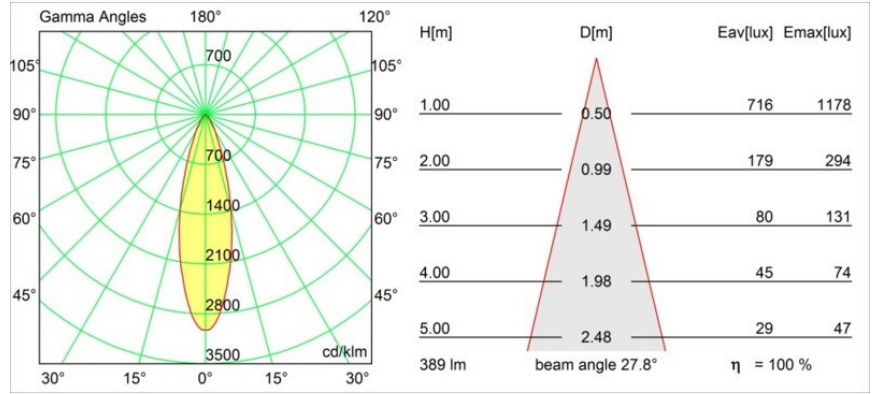

Light distribution & beam diagram