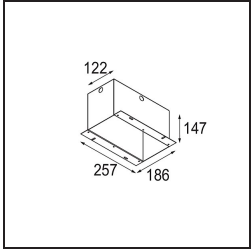

Installation Accessories

10400130 Installation Housing 122x257x147

10420130 Plaster Kit 255x152 - 110x110 1x

Choose a required accessory