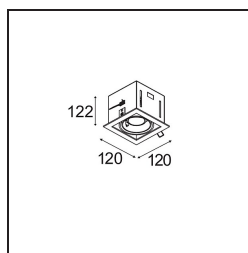

Date
Customer
Project
Type

*Mini-Multiple Recessed Adjustable GU10 1x White Structure*

**Specifications**

Material	10351209
Light Source Type	GU10
Lamp Included	No
Number of Light Sources	1
Light Direction	Down
Input Voltage	230V
Electrical Class	II
IP Rating	20
Glow wire rating (°C)	960
Indoor/Outdoor	Indoor
Application	Ceiling, Wall
Mounting	Recessed
Cut-out size (mm)	L 110 W 110
Mounting depth (mm)	130.0
Adjustability	V -35°/+35°
Distance to Lighted Object (m)	0,5
Primary Colour & Primary Finish	White, Structure
Gross weight (g)	880.0
Remark	<ul style="list-style-type: none"> <li>• GU10 lamp not included</li> <li>• This is not a complete product. GU10 lamp required.</li> </ul>