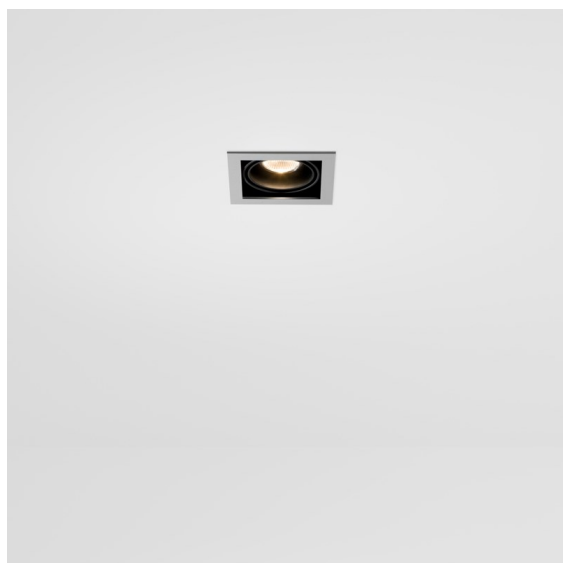

Date
Customer
Project
Type

*Mini-Multiple Recessed Adjustable GU10 1x White Structure*

**Specifications**

Material	10351209
Light Source Type	GU10
Lamp Included	No
Number of Light Sources	1
Light Direction	Down
Input Voltage	230V
Electrical Class	II
IP Rating	20
Glow wire rating (°C)	960
Indoor/Outdoor	Indoor
Application	Ceiling, Wall
Mounting	Recessed
Cut-out size (mm)	L 110 W 110
Mounting depth (mm)	130.0
Adjustability	V -35°/+35°
Distance to Lighted Object (m)	0,5
Primary Colour & Primary Finish	White, Structure
Gross weight (g)	880.0
Remark	<ul style="list-style-type: none"> <li>• GU10 lamp not included</li> <li>• This is not a complete product. GU10 lamp required.</li> </ul>

Twenty years after its initial launch, Mini-Multiple is still a much coveted spot series and one of our flagship solutions in our architectural lighting portfolio. Its stylish technology on full display makes Mini-Multiple your ally for both minimalist and industrial-chic expressions.