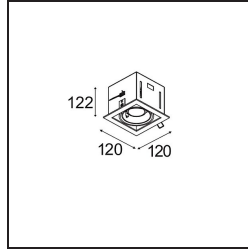

Date

Customer

Project

Type

Mini-Multiple Recessed Adjustable GU10 1x White Structure

Specifications

Material	10351209
Light Source Type	GU10
Lamp Included	No
Number of Light Sources	1
Light Direction	Down
Input Voltage	230V
Electrical Class	II
IP Rating	20
Glow wire rating (°C)	960
Indoor/Outdoor	Indoor
Application	Ceiling, Wall
Mounting	Recessed
Cut-out size (mm)	L 110 W 110
Mounting depth (mm)	130.0
Adjustability	V -35°/+35°
Distance to Lighted Object (m)	0,5
Primary Colour & Primary Finish	White, Structure
Gross weight (g)	880.0
Remark	<ul style="list-style-type: none"> • GU10 lamp not included • This is not a complete product. GU10 lamp required.