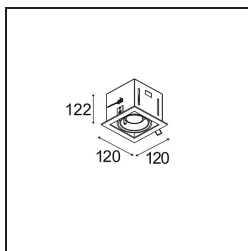

Date
Customer
Project
Type

Mini-Multiple Recessed Adjustable GU10 1x White Structure

Specifications

Material	10351209
Light Source Type	GU10
Lamp Included	No
Number of Light Sources	1
Light Direction	Down
Input Voltage	230V
Electrical Class	II
IP Rating	20
Glow wire rating (°C)	960
Indoor/Outdoor	Indoor
Application	Ceiling, Wall
Mounting	Recessed
Cut-out size (mm)	L 110 W 110
Mounting depth (mm)	130.0
Adjustability	V -35°/+35°
Distance to Lighted Object (m)	0,5
Primary Colour & Primary Finish	White, Structure
Gross weight (g)	880.0
Remark	<ul style="list-style-type: none"> • GU10 lamp not included • This is not a complete product. GU10 lamp required.