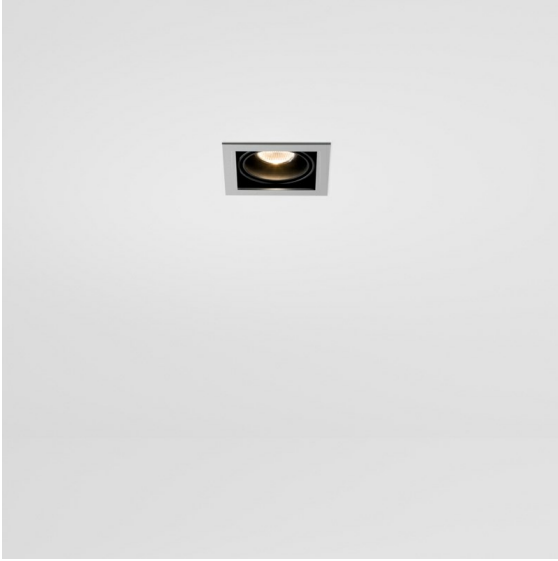

Date

Customer

Project

Type

Mini-Multiple Recessed Adjustable GU10 1x White Structure

Specifications

Material	10351209
Light Source Type	GU10
Lamp Included	No
Number of Light Sources	1
Light Direction	Down
Input Voltage	230V
Electrical Class	II
IP Rating	20
Glow wire rating (°C)	960
Indoor/Outdoor	Indoor
Application	Ceiling, Wall
Mounting	Recessed
Cut-out size (mm)	L 110 W 110
Mounting depth (mm)	130.0
Adjustability	V -35°/+35°
Distance to Lighted Object (m)	0,5
Primary Colour & Primary Finish	White, Structure
Gross weight (g)	880.0
Remark	<ul style="list-style-type: none"> • GU10 lamp not included • This is not a complete product. GU10 lamp required.

Twenty years after its initial launch, Mini-Multiple is still a much coveted spot series and one of our flagship solutions in our architectural lighting portfolio. Its stylish technology on full display makes Mini-Multiple your ally for both minimalist and industrial-chic expressions.

Light distribution & beam diagram

Diagrams

Installation Accessories

10400130 Installation Housing 122x257x147

10420130 Plaster Kit 255x152 - 110x110 1x

Choose a required accessory