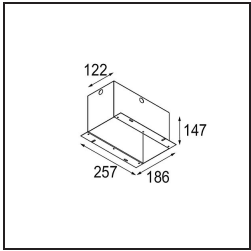

Installation Accessories

10400130 Installation Housing 122x257x147

10420130 Plaster Kit 255x152 - 110x110 1x

Choose a required accessory