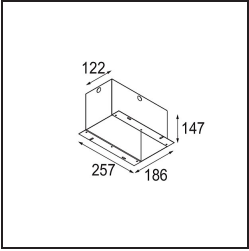

Installation Accessories

10400130 Installation Housing 122x257x147

10420130 Plaster Kit 255x152 - 110x110 1x

Choose a required accessory