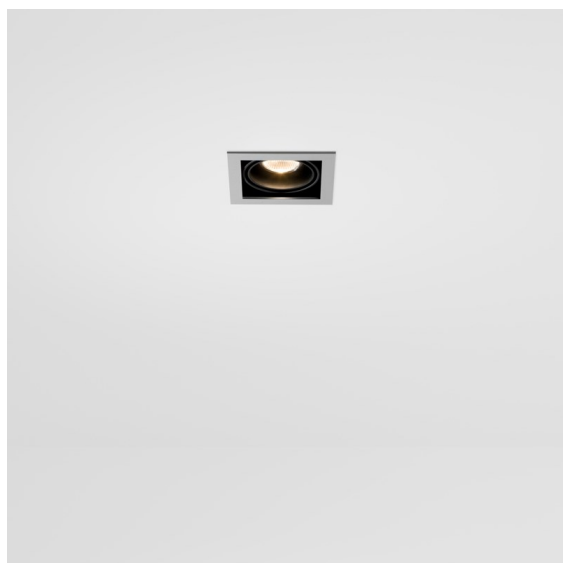

Mini-Multiple Recessed Adjustable GU10 1x Aluminium Matt - Black Matt

Twenty years after its initial launch, Mini-Multiple is still a much coveted spot series and one of our flagship solutions in our architectural lighting portfolio. Its stylish technology on full display makes Mini-Multiple your ally for both minimalist and industrial-chic expressions.

Specifications

Material	10351205
Light Source Type	GU10
Lamp Included	No
Number of Light Sources	1
Light Direction	Down
Input Voltage	230V
Electrical Class	II
IP Rating	20
Glow wire rating (°C)	960
Indoor/Outdoor	Indoor
Application	Ceiling, Wall
Mounting	Recessed
Cut-out size (mm)	L 110 W 110
Mounting depth (mm)	130.0
Adjustability	V -35°/+35°
Distance to Lighted Object (m)	0,5
Primary Colour & Primary Finish	Aluminium, Matt
Secondary Colour & Secondary Finish	Black, Matt
Gross weight (g)	880.0
Remark	<ul style="list-style-type: none"> • GU10 lamp not included • This is not a complete product. GU10 lamp required.