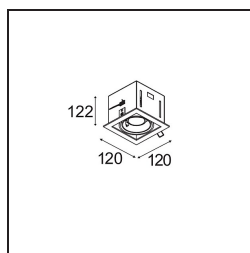

Specifications

Material	10351205
Light Source Type	GU10
Lamp Included	No
Number of Light Sources	1
Light Direction	Down
Input Voltage	230V
Electrical Class	II
IP Rating	20
Glow wire rating (°C)	960
Indoor/Outdoor	Indoor
Application	Ceiling, Wall
Mounting	Recessed
Cut-out size (mm)	L 110 W 110
Mounting depth (mm)	130.0
Adjustability	V -35°/+35°
Distance to Lighted Object (m)	0,5
Primary Colour & Primary Finish	Aluminium, Matt
Secondary Colour & Secondary Finish	Black, Matt
Gross weight (g)	880.0
Remark	<ul style="list-style-type: none"> • GU10 lamp not included • This is not a complete product. GU10 lamp required.