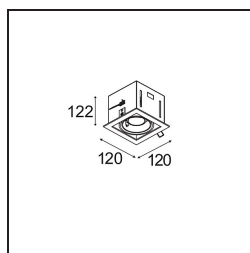

Mini-Multiple Recessed Adjustable GU10 1x Aluminium Matt - Black Matt

Specifications

Material	10351205
Light Source Type	GU10
Lamp Included	No
Number of Light Sources	1
Light Direction	Down
Input Voltage	230V
Electrical Class	II
IP Rating	20
Glow wire rating (°C)	960
Indoor/Outdoor	Indoor
Application	Ceiling, Wall
Mounting	Recessed
Cut-out size (mm)	L 110 W 110
Mounting depth (mm)	130.0
Adjustability	V -35°/+35°
Distance to Lighted Object (m)	0,5
Primary Colour & Primary Finish	Aluminium, Matt
Secondary Colour & Secondary Finish	Black, Matt
Gross weight (g)	880.0
Remark	<ul style="list-style-type: none"> • GU10 lamp not included • This is not a complete product. GU10 lamp required.