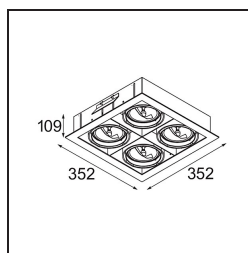

Date
Customer
Project
Type

FFD_Multiple Recessed Adjustable AR111 4x DE White Structure

Twenty years after its initial launch, Multiple lives on. With its technology on full display, this design is right at home in both a minimalist and an industrial-chic environment. The gimbaled system allows you to direct the light source at just about any angle. Multiple can be installed recessed or surface mounted. The AR111 recessed variants can also be combined with the new M-LED 111.

Specifications

Material	10350409
Light Source Type	AR111
Lamp Included	No
Number of Light Sources	4
Light Direction	Down
Input Voltage	12Vac
Electrical Class	III
IP Rating	20
Glow wire rating (°C)	960
Indoor/Outdoor	Indoor
Application	Ceiling, Wall
Mounting	Recessed
Cut-out size (mm)	L 325 W 325
Mounting depth (mm)	110.0
Adjustability	V -50°/+50°
Distance to Lighted Object (m)	1
Primary Colour & Primary Finish	White, Structure
Gross weight (g)	4500.0
Remark	<ul style="list-style-type: none"> • AR111 lamp not included • This is not a complete product. AR111 lamp required. • This is not a complete product. Light module required.