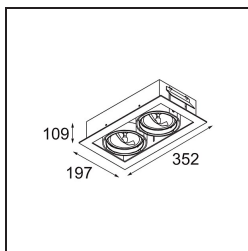

| |
|----------|
| Date |
| Customer |
| Project |
| Type |

FFD_Multiple Recessed Adjustable AR111 2x DE White Structure

Twenty years after its initial launch, Multiple lives on. With its technology on full display, this design is right at home in both a minimalist and an industrial-chic environment. The gimbaled system allows you to direct the light source at just about any angle. Multiple can be installed recessed or surface mounted. The AR111 recessed variants can also be combined with the new M-LED 111.

Specifications

| | |
|---------------------------------|---|
| Material | 10350209 |
| Light Source Type | AR111 |
| Lamp Included | No |
| Number of Light Sources | 2 |
| Light Direction | Down |
| Input Voltage | 12Vac |
| Electrical Class | III |
| IP Rating | 20 |
| Glow wire rating (°C) | 960 |
| Indoor/Outdoor | Indoor |
| Application | Ceiling, Wall |
| Mounting | Recessed |
| Cut-out size (mm) | L 325 W 170 |
| Mounting depth (mm) | 110.0 |
| Adjustability | V -50°/+50° |
| Distance to Lighted Object (m) | 0,7 |
| Primary Colour & Primary Finish | White, Structure |
| Gross weight (g) | 2590.0 |
| Remark | <ul style="list-style-type: none"> • AR111 lamp not included • This is not a complete product. AR111 lamp required. • This is not a complete product. Light module required. |