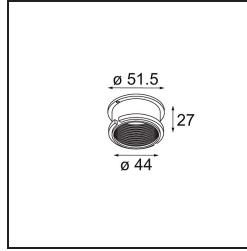

Date _____
Customer _____
Project _____
Type _____

BL Ring 44 Black Matt

Specifications

Material	10280102
Lamp Included	No
Number of Light Sources	0
IP Rating	20
Glow wire rating (°C)	960
Indoor/Outdoor	Indoor
Adjustability	Not Applicable
Primary Colour & Primary Finish	Black, Matt
Gross weight (g)	34.0