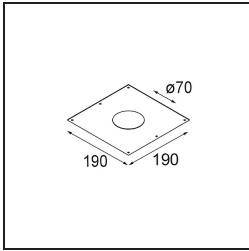

Date
Customer
Project
Type

FFD_K 2 Recessed 80 1x GU10 DE Black Matt

Specifications

Material	10275202
Light Source Type	GU10
Lamp Included	No
Number of Light Sources	1
Light Direction	Down
Input Voltage	230V
Electrical Class	I
IP Rating	20
Glow wire rating (°C)	960
Indoor/Outdoor	Indoor
Application	Ceiling, Wall
Mounting	Recessed
Cut-out size (mm)	ø70
Mounting depth (mm)	150.0
Adjustability	Not Applicable
Distance to Lighted Object (m)	0,5
Primary Colour & Primary Finish	Black, Matt
Gross weight (g)	180.0

Every project needs a spotlight for general lighting. K is our suggestion for those who like to keep things simple yet flexible. K comes in two sizes, 80ø and 89ø mm, with a flat or sloping edge, in aluminium, or with a white or black structure. Available with halogen and LED. Choose the directional model for a greater interplay of light and more versatility.

Light distribution & beam diagram

Optical Accessories

10280102 BL Ring 44 Black Matt

Installation Accessories

10889830 Installation Housing 192x190x130

12290130 Plaster Kit 190X190 - 70 1x

Choose a required accessory