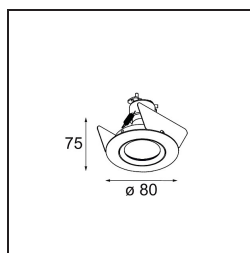

Date
Customer
Project
Type

FFD_K 2 Recessed 80 1x GU10 DE Black Matt

Specifications

Material	10275202
Light Source Type	GU10
Lamp Included	No
Number of Light Sources	1
Light Direction	Down
Input Voltage	230V
Electrical Class	I
IP Rating	20
Glow wire rating (°C)	960
Indoor/Outdoor	Indoor
Application	Ceiling, Wall
Mounting	Recessed
Cut-out size (mm)	ø70
Mounting depth (mm)	150.0
Adjustability	Not Applicable
Distance to Lighted Object (m)	0,5
Primary Colour & Primary Finish	Black, Matt
Gross weight (g)	180.0

Every project needs a spotlight for general lighting. K is our suggestion for those who like to keep things simple yet flexible. K comes in two sizes, 80ø and 89ø mm, with a flat or sloping edge, in aluminium, or with a white or black structure. Available with halogen and LED. Choose the directional model for a greater interplay of light and more versatility.