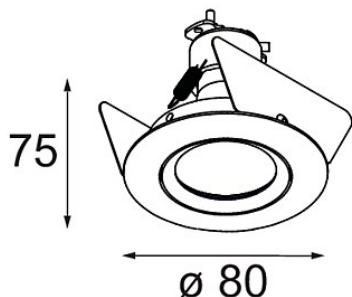

Date
Customer
Project
Type

FFD_K 2 Recessed 80 1x GU10 DE Black Matt

Specifications

Material	10275202
Light Source Type	GU10
Lamp Included	No
Number of Light Sources	1
Light Direction	Down
Input Voltage	230V
Electrical Class	I
IP Rating	20
Glow wire rating (°C)	960
Indoor/Outdoor	Indoor
Application	Ceiling, Wall
Mounting	Recessed
Cut-out size (mm)	ø70
Mounting depth (mm)	150.0
Adjustability	Not Applicable
Distance to Lighted Object (m)	0,5
Primary Colour & Primary Finish	Black, Matt
Gross weight (g)	180.0

Every project needs a spotlight for general lighting. K is our suggestion for those who like to keep things simple yet flexible. K comes in two sizes, 80ø and 89ø mm, with a flat or sloping edge, in aluminium, or with a white or black structure. Available with halogen and LED. Choose the directional model for a greater interplay of light and more versatility.