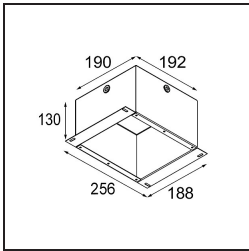

Date
Customer
Project
Type

FFD_K 2 Recessed 80 1x GU10 DE Black Matt

Specifications

Material	10275202
Light Source Type	GU10
Lamp Included	No
Number of Light Sources	1
Light Direction	Down
Input Voltage	230V
Electrical Class	I
IP Rating	20
Glow wire rating (°C)	960
Indoor/Outdoor	Indoor
Application	Ceiling, Wall
Mounting	Recessed
Cut-out size (mm)	ø70
Mounting depth (mm)	150.0
Adjustability	Not Applicable
Distance to Lighted Object (m)	0,5
Primary Colour & Primary Finish	Black, Matt
Gross weight (g)	180.0

Every project needs a spotlight for general lighting. K is our suggestion for those who like to keep things simple yet flexible. K comes in two sizes, 80ø and 89ø mm, with a flat or sloping edge, in aluminium, or with a white or black structure. Available with halogen and LED. Choose the directional model for a greater interplay of light and more versatility.

Light distribution & beam diagram

Optical Accessories

10280102 BL Ring 44 Black Matt

Installation Accessories

10889830 Installation Housing 192x190x130

12290130 Plaster Kit 190X190 - 70 1x

Choose a required accessory