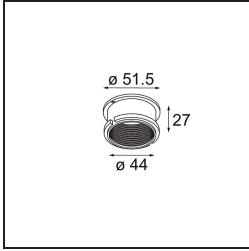

Optical Accessories

10280102 BL Ring 44 Black Matt