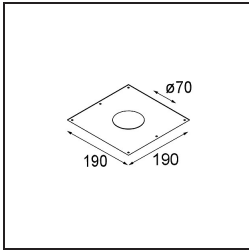

Date
Customer
Project
Type

K 0 Recessed 80 1x GU10 DE White Structure

Specifications

Material	10274801
Light Source Type	GU10
Lamp Included	No
Number of Light Sources	1
Light Direction	Down
Input Voltage	230V
Electrical Class	I
IP Rating	20
Glow wire rating (°C)	960
Indoor/Outdoor	Indoor
Application	Ceiling, Wall
Mounting	Recessed
Cut-out size (mm)	ø70
Mounting depth (mm)	150.0
Adjustability	Not Applicable
Distance to Lighted Object (m)	0,5
Primary Colour & Primary Finish	White, Structure
Gross weight (g)	205.0

Every project needs a spotlight for general lighting. K is our suggestion for those who like to keep things simple yet flexible. K comes in two sizes, 80ø and 89ø mm, with a flat or sloping edge, in aluminium, or with a white or black structure. Available with halogen and LED. Choose the directional model for a greater interplay of light and more versatility.

Light distribution & beam diagram

Optical Accessories

10280102 BL Ring 44 Black Matt

Installation Accessories

10889830 Installation Housing 192x190x130

12290130 Plaster Kit 190X190 - 70 1x

Choose a required accessory