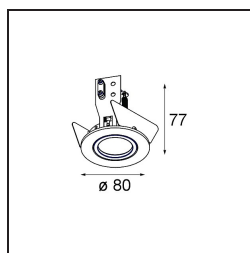

Date
Customer
Project
Type

K 0 Recessed 80 1x GU10 DE White Structure

Specifications

Material	10274801
Light Source Type	GU10
Lamp Included	No
Number of Light Sources	1
Light Direction	Down
Input Voltage	230V
Electrical Class	I
IP Rating	20
Glow wire rating (°C)	960
Indoor/Outdoor	Indoor
Application	Ceiling, Wall
Mounting	Recessed
Cut-out size (mm)	ø70
Mounting depth (mm)	150.0
Adjustability	Not Applicable
Distance to Lighted Object (m)	0,5
Primary Colour & Primary Finish	White, Structure
Gross weight (g)	205.0

Every project needs a spotlight for general lighting. K is our suggestion for those who like to keep things simple yet flexible. K comes in two sizes, 80ø and 89ø mm, with a flat or sloping edge, in aluminium, or with a white or black structure. Available with halogen and LED. Choose the directional model for a greater interplay of light and more versatility.