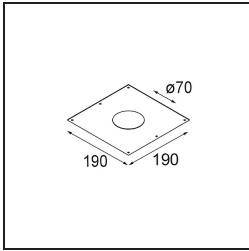

Date
Customer
Project
Type

K 0 Recessed 80 1x GU10 DE White Structure

Specifications

Material	10274801
Light Source Type	GU10
Lamp Included	No
Number of Light Sources	1
Light Direction	Down
Input Voltage	230V
Electrical Class	I
IP Rating	20
Glow wire rating (°C)	960
Indoor/Outdoor	Indoor
Application	Ceiling, Wall
Mounting	Recessed
Cut-out size (mm)	ø70
Mounting depth (mm)	150.0
Adjustability	Not Applicable
Distance to Lighted Object (m)	0,5
Primary Colour & Primary Finish	White, Structure
Gross weight (g)	205.0

Every project needs a spotlight for general lighting. K is our suggestion for those who like to keep things simple yet flexible. K comes in two sizes, 80ø and 89ø mm, with a flat or sloping edge, in aluminium, or with a white or black structure. Available with halogen and LED. Choose the directional model for a greater interplay of light and more versatility.

Light distribution & beam diagram

Optical Accessories

10280102 BL Ring 44 Black Matt

Installation Accessories

10889830 Installation Housing 192x190x130

12290130 Plaster Kit 190X190 - 70 1x

Choose a required accessory