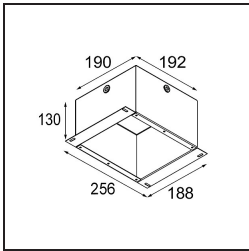

Date
Customer
Project
Type

K 0 Recessed 80 1x GU10 DE White Structure

Specifications

Material	10274801
Light Source Type	GU10
Lamp Included	No
Number of Light Sources	1
Light Direction	Down
Input Voltage	230V
Electrical Class	I
IP Rating	20
Glow wire rating (°C)	960
Indoor/Outdoor	Indoor
Application	Ceiling, Wall
Mounting	Recessed
Cut-out size (mm)	ø70
Mounting depth (mm)	150.0
Adjustability	Not Applicable
Distance to Lighted Object (m)	0,5
Primary Colour & Primary Finish	White, Structure
Gross weight (g)	205.0

Every project needs a spotlight for general lighting. K is our suggestion for those who like to keep things simple yet flexible. K comes in two sizes, 80ø and 89ø mm, with a flat or sloping edge, in aluminium, or with a white or black structure. Available with halogen and LED. Choose the directional model for a greater interplay of light and more versatility.

Light distribution & beam diagram

Optical Accessories

10280102 BL Ring 44 Black Matt

Installation Accessories

10889830 Installation Housing 192x190x130

12290130 Plaster Kit 190X190 - 70 1x

Choose a required accessory