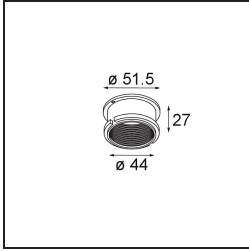

Optical Accessories

10280102 BL Ring 44 Black Matt