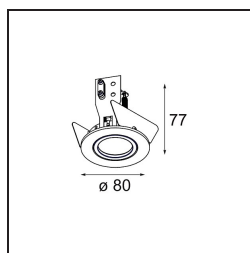

Date
Customer
Project
Type

K 0 Recessed 80 1x GU10 DE White Structure

Specifications

Material	10274801
Light Source Type	GU10
Lamp Included	No
Number of Light Sources	1
Light Direction	Down
Input Voltage	230V
Electrical Class	I
IP Rating	20
Glow wire rating (°C)	960
Indoor/Outdoor	Indoor
Application	Ceiling, Wall
Mounting	Recessed
Cut-out size (mm)	ø70
Mounting depth (mm)	150.0
Adjustability	Not Applicable
Distance to Lighted Object (m)	0,5
Primary Colour & Primary Finish	White, Structure
Gross weight (g)	205.0

Every project needs a spotlight for general lighting. K is our suggestion for those who like to keep things simple yet flexible. K comes in two sizes, 80ø and 89ø mm, with a flat or sloping edge, in aluminium, or with a white or black structure. Available with halogen and LED. Choose the directional model for a greater interplay of light and more versatility.