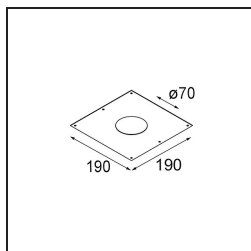

Date
Customer
Project
Type

K 0 Recessed 80 1x GU10 DE White Structure

Specifications

Material	10274801
Light Source Type	GU10
Lamp Included	No
Number of Light Sources	1
Light Direction	Down
Input Voltage	230V
Electrical Class	I
IP Rating	20
Glow wire rating (°C)	960
Indoor/Outdoor	Indoor
Application	Ceiling, Wall
Mounting	Recessed
Cut-out size (mm)	ø70
Mounting depth (mm)	150.0
Adjustability	Not Applicable
Distance to Lighted Object (m)	0,5
Primary Colour & Primary Finish	White, Structure
Gross weight (g)	205.0

Every project needs a spotlight for general lighting. K is our suggestion for those who like to keep things simple yet flexible. K comes in two sizes, 80 and 89 mm, with a flat or sloping edge, in aluminium, or with a white or black structure. Available with halogen and LED. Choose the directional model for a greater interplay of light and more versatility.

Light distribution & beam diagram

Optical Accessories

10280102 BL Ring 44 Black Matt

Installation Accessories

10889830 Installation Housing 192x190x130

12290130 Plaster Kit 190X190 - 70 1x

Choose a required accessory