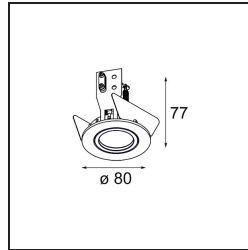

### Specifications

Material	10274801
Light Source Type	GU10
Lamp Included	No
Number of Light Sources	1
Light Direction	Down
Input Voltage	230V
Electrical Class	I
IP Rating	20
Glow wire rating (°C)	960
Indoor/Outdoor	Indoor
Application	Ceiling, Wall
Mounting	Recessed
Cut-out size (mm)	ø70
Mounting depth (mm)	150.0
Adjustability	Not Applicable
Distance to Lighted Object (m)	0,5
Primary Colour & Primary Finish	White, Structure
Gross weight (g)	205.0

Every project needs a spotlight for general lighting. K is our suggestion for those who like to keep things simple yet flexible. K comes in two sizes, 80ø and 89ø mm, with a flat or sloping edge, in aluminium, or with a white or black structure. Available with halogen and LED. Choose the directional model for a greater interplay of light and more versatility.