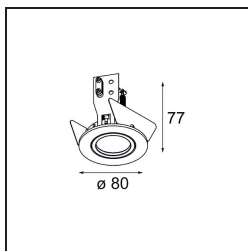

Date
Customer
Project
Type

K 0 Recessed 80 1x GU10 DE White Structure

Specifications

Material	10274801
Light Source Type	GU10
Lamp Included	No
Number of Light Sources	1
Light Direction	Down
Input Voltage	230V
Electrical Class	I
IP Rating	20
Glow wire rating (°C)	960
Indoor/Outdoor	Indoor
Application	Ceiling, Wall
Mounting	Recessed
Cut-out size (mm)	ø70
Mounting depth (mm)	150.0
Adjustability	Not Applicable
Distance to Lighted Object (m)	0,5
Primary Colour & Primary Finish	White, Structure
Gross weight (g)	205.0

Every project needs a spotlight for general lighting. K is our suggestion for those who like to keep things simple yet flexible. K comes in two sizes, 80 and 89 mm, with a flat or sloping edge, in aluminium, or with a white or black structure. Available with halogen and LED. Choose the directional model for a greater interplay of light and more versatility.