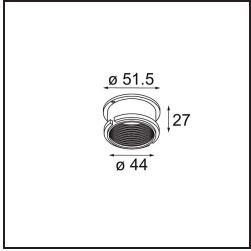

Optical Accessories

10280102 BL Ring 44 Black Matt