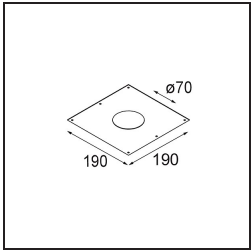

### Specifications

Material	10274801
Light Source Type	GU10
Lamp Included	No
Number of Light Sources	1
Light Direction	Down
Input Voltage	230V
Electrical Class	I
IP Rating	20
Glow wire rating (°C)	960
Indoor/Outdoor	Indoor
Application	Ceiling, Wall
Mounting	Recessed
Cut-out size (mm)	ø70
Mounting depth (mm)	150.0
Adjustability	Not Applicable
Distance to Lighted Object (m)	0,5
Primary Colour & Primary Finish	White, Structure
Gross weight (g)	205.0

Every project needs a spotlight for general lighting. K is our suggestion for those who like to keep things simple yet flexible. K comes in two sizes, 80ø and 89ø mm, with a flat or sloping edge, in aluminium, or with a white or black structure. Available with halogen and LED. Choose the directional model for a greater interplay of light and more versatility.

**Light distribution & beam diagram**

**Optical Accessories**

**10280102** BL Ring 44 Black Matt

**Installation Accessories**

**10889830** Installation Housing 192x190x130

**12290130** Plaster Kit 190X190 - 70 1x