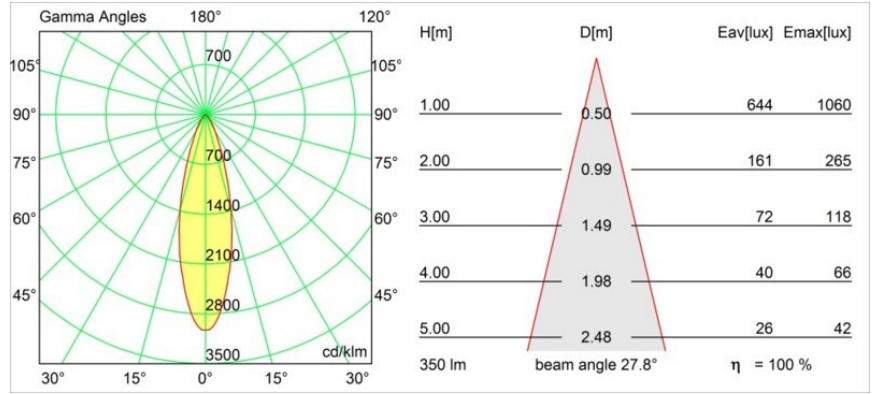

Light distribution & beam diagram