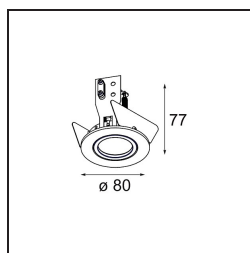

| |
|----------|
| Date |
| Customer |
| Project |
| Type |

K 0 Recessed 80 1x GU10 DE White Structure

Specifications

| | |
|---------------------------------|------------------|
| Material | 10274801 |
| Light Source Type | GU10 |
| Lamp Included | No |
| Number of Light Sources | 1 |
| Light Direction | Down |
| Input Voltage | 230V |
| Electrical Class | I |
| IP Rating | 20 |
| Glow wire rating (°C) | 960 |
| Indoor/Outdoor | Indoor |
| Application | Ceiling, Wall |
| Mounting | Recessed |
| Cut-out size (mm) | ø70 |
| Mounting depth (mm) | 150.0 |
| Adjustability | Not Applicable |
| Distance to Lighted Object (m) | 0,5 |
| Primary Colour & Primary Finish | White, Structure |
| Gross weight (g) | 205.0 |

Every project needs a spotlight for general lighting. K is our suggestion for those who like to keep things simple yet flexible. K comes in two sizes, 80ø and 89ø mm, with a flat or sloping edge, in aluminium, or with a white or black structure. Available with halogen and LED. Choose the directional model for a greater interplay of light and more versatility.