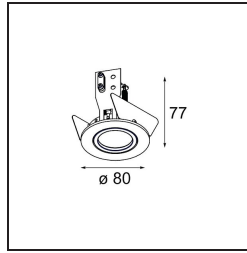

Date

Customer

Project

Type

K 0 Recessed 80 1x GU10 DE White Structure

Specifications

Material	10274801
Light Source Type	GU10
Lamp Included	No
Number of Light Sources	1
Light Direction	Down
Input Voltage	230V
Electrical Class	I
IP Rating	20
Glow wire rating (°C)	960
Indoor/Outdoor	Indoor
Application	Ceiling, Wall
Mounting	Recessed
Cut-out size (mm)	ø70
Mounting depth (mm)	150.0
Adjustability	Not Applicable
Distance to Lighted Object (m)	0,5
Primary Colour & Primary Finish	White, Structure
Gross weight (g)	205.0

Every project needs a spotlight for general lighting. K is our suggestion for those who like to keep things simple yet flexible. K comes in two sizes, 80 and 89 mm, with a flat or sloping edge, in aluminium, or with a white or black structure. Available with halogen and LED. Choose the directional model for a greater interplay of light and more versatility.