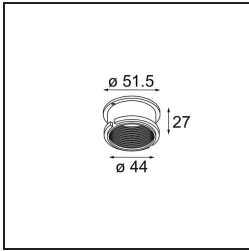

Optical Accessories

10280102 BL Ring 44 Black Matt