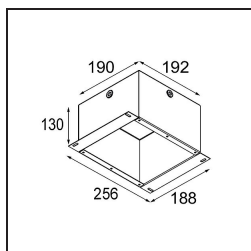

Date
Customer
Project
Type

K 0 Recessed 80 1x GU10 DE White Structure

Specifications

Material	10274801
Light Source Type	GU10
Lamp Included	No
Number of Light Sources	1
Light Direction	Down
Input Voltage	230V
Electrical Class	I
IP Rating	20
Glow wire rating (°C)	960
Indoor/Outdoor	Indoor
Application	Ceiling, Wall
Mounting	Recessed
Cut-out size (mm)	ø70
Mounting depth (mm)	150.0
Adjustability	Not Applicable
Distance to Lighted Object (m)	0,5
Primary Colour & Primary Finish	White, Structure
Gross weight (g)	205.0

Every project needs a spotlight for general lighting. K is our suggestion for those who like to keep things simple yet flexible. K comes in two sizes, 80 and 89 mm, with a flat or sloping edge, in aluminium, or with a white or black structure. Available with halogen and LED. Choose the directional model for a greater interplay of light and more versatility.

Light distribution & beam diagram

Optical Accessories

10280102 BL Ring 44 Black Matt

Installation Accessories

10889830 Installation Housing 192x190x130

12290130 Plaster Kit 190X190 - 70 1x

Choose a required accessory