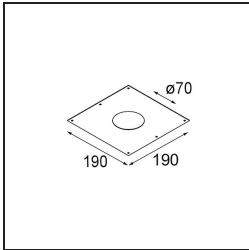

Date

Customer

Project

Type

K 0 Recessed 80 1x GU10 DE White Structure

Specifications

Material	10274801
Light Source Type	GU10
Lamp Included	No
Number of Light Sources	1
Light Direction	Down
Input Voltage	230V
Electrical Class	I
IP Rating	20
Glow wire rating (°C)	960
Indoor/Outdoor	Indoor
Application	Ceiling, Wall
Mounting	Recessed
Cut-out size (mm)	ø70
Mounting depth (mm)	150.0
Adjustability	Not Applicable
Distance to Lighted Object (m)	0,5
Primary Colour & Primary Finish	White, Structure
Gross weight (g)	205.0

Every project needs a spotlight for general lighting. K is our suggestion for those who like to keep things simple yet flexible. K comes in two sizes, 80 and 89 mm, with a flat or sloping edge, in aluminium, or with a white or black structure. Available with halogen and LED. Choose the directional model for a greater interplay of light and more versatility.

Light distribution & beam diagram

Optical Accessories

10280102 BL Ring 44 Black Matt

Installation Accessories

10889830 Installation Housing 192x190x130

12290130 Plaster Kit 190X190 - 70 1x

Choose a required accessory