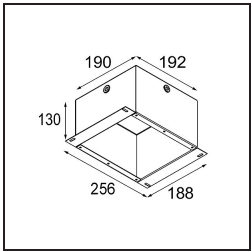

### Specifications

Material	10274801
Light Source Type	GU10
Lamp Included	No
Number of Light Sources	1
Light Direction	Down
Input Voltage	230V
Electrical Class	I
IP Rating	20
Glow wire rating (°C)	960
Indoor/Outdoor	Indoor
Application	Ceiling, Wall
Mounting	Recessed
Cut-out size (mm)	ø70
Mounting depth (mm)	150.0
Adjustability	Not Applicable
Distance to Lighted Object (m)	0,5
Primary Colour & Primary Finish	White, Structure
Gross weight (g)	205.0

Every project needs a spotlight for general lighting. K is our suggestion for those who like to keep things simple yet flexible. K comes in two sizes, 80ø and 89ø mm, with a flat or sloping edge, in aluminium, or with a white or black structure. Available with halogen and LED. Choose the directional model for a greater interplay of light and more versatility.

**Light distribution & beam diagram**

**Optical Accessories**

**10280102** BL Ring 44 Black Matt

**Installation Accessories**

**10889830** Installation Housing 192x190x130

**12290130** Plaster Kit 190X190 - 70 1x