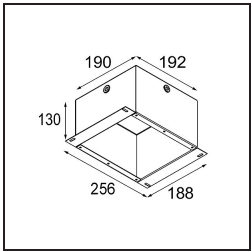

| |
|----------|
| Date |
| Customer |
| Project |
| Type |

K 0 Recessed 80 1x GU10 DE White Structure

Specifications

| | |
|---------------------------------|------------------|
| Material | 10274801 |
| Light Source Type | GU10 |
| Lamp Included | No |
| Number of Light Sources | 1 |
| Light Direction | Down |
| Input Voltage | 230V |
| Electrical Class | I |
| IP Rating | 20 |
| Glow wire rating (°C) | 960 |
| Indoor/Outdoor | Indoor |
| Application | Ceiling, Wall |
| Mounting | Recessed |
| Cut-out size (mm) | ø70 |
| Mounting depth (mm) | 150.0 |
| Adjustability | Not Applicable |
| Distance to Lighted Object (m) | 0,5 |
| Primary Colour & Primary Finish | White, Structure |
| Gross weight (g) | 205.0 |

Every project needs a spotlight for general lighting. K is our suggestion for those who like to keep things simple yet flexible. K comes in two sizes, 80ø and 89ø mm, with a flat or sloping edge, in aluminium, or with a white or black structure. Available with halogen and LED. Choose the directional model for a greater interplay of light and more versatility.

Light distribution & beam diagram

Optical Accessories

10280102 BL Ring 44 Black Matt

Installation Accessories

10889830 Installation Housing 192x190x130

12290130 Plaster Kit 190X190 - 70 1x

Choose a required accessory