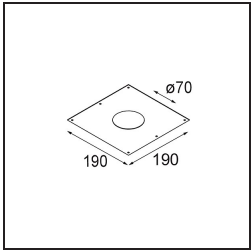

| |
|----------|
| Date |
| Customer |
| Project |
| Type |

K 0 Recessed 80 1x GU10 DE White Structure

Specifications

| | |
|---------------------------------|------------------|
| Material | 10274801 |
| Light Source Type | GU10 |
| Lamp Included | No |
| Number of Light Sources | 1 |
| Light Direction | Down |
| Input Voltage | 230V |
| Electrical Class | I |
| IP Rating | 20 |
| Glow wire rating (°C) | 960 |
| Indoor/Outdoor | Indoor |
| Application | Ceiling, Wall |
| Mounting | Recessed |
| Cut-out size (mm) | ø70 |
| Mounting depth (mm) | 150.0 |
| Adjustability | Not Applicable |
| Distance to Lighted Object (m) | 0,5 |
| Primary Colour & Primary Finish | White, Structure |
| Gross weight (g) | 205.0 |

Every project needs a spotlight for general lighting. K is our suggestion for those who like to keep things simple yet flexible. K comes in two sizes, 80ø and 89ø mm, with a flat or sloping edge, in aluminium, or with a white or black structure. Available with halogen and LED. Choose the directional model for a greater interplay of light and more versatility.

Light distribution & beam diagram

Optical Accessories

10280102 BL Ring 44 Black Matt

Installation Accessories

10889830 Installation Housing 192x190x130

12290130 Plaster Kit 190X190 - 70 1x

Choose a required accessory