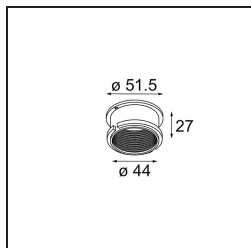

Optical Accessories

10280102 BL Ring 44 Black Matt