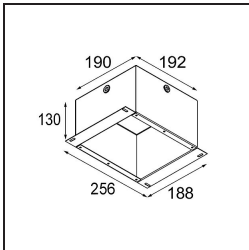

Date

Customer

Project

Type

K 0 Recessed 80 1x GU10 DE White Structure

Specifications

Material	10274801
Light Source Type	GU10
Lamp Included	No
Number of Light Sources	1
Light Direction	Down
Input Voltage	230V
Electrical Class	I
IP Rating	20
Glow wire rating (°C)	960
Indoor/Outdoor	Indoor
Application	Ceiling, Wall
Mounting	Recessed
Cut-out size (mm)	ø70
Mounting depth (mm)	150.0
Adjustability	Not Applicable
Distance to Lighted Object (m)	0,5
Primary Colour & Primary Finish	White, Structure
Gross weight (g)	205.0

Every project needs a spotlight for general lighting. K is our suggestion for those who like to keep things simple yet flexible. K comes in two sizes, 80 and 89 mm, with a flat or sloping edge, in aluminium, or with a white or black structure. Available with halogen and LED. Choose the directional model for a greater interplay of light and more versatility.

Light distribution & beam diagram

Optical Accessories

10280102 BL Ring 44 Black Matt

Installation Accessories

10889830 Installation Housing 192x190x130

12290130 Plaster Kit 190X190 - 70 1x

Choose a required accessory