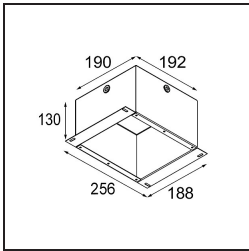

Date
Customer
Project
Type

FFD_K 3 Recessed Adjustable 89 1x MR16 DE Black Matt

Specifications

Material	10270302
Light Source Type	MR16
Lamp Included	No
Number of Light Sources	1
Light Direction	Down
Input Voltage	12Vac
Electrical Class	III
IP Rating	20
Glow wire rating (°C)	960
Indoor/Outdoor	Indoor
Application	Ceiling, Wall
Mounting	Recessed
Cut-out size (mm)	ø80
Mounting depth (mm)	90.0
Adjustability	H 359° V -17°/+17°
Distance to Lighted Object (m)	0,5
Primary Colour & Primary Finish	Black, Matt
Gross weight (g)	160.0
Remark	• 12V halogen transformer required

Every project needs a spotlight for general lighting. K is our suggestion for those who like to keep things simple yet flexible. K comes in two sizes, 80ø and 89ø mm, with a flat or sloping edge, in aluminium, or with a white or black structure. Available with halogen and LED. Choose the directional model for a greater interplay of light and more versatility.

Light distribution & beam diagram

Optical Accessories

10280102 BL Ring 44 Black Matt

Installation Accessories

10889830 Installation Housing 192x190x130

12290230 Plaster Kit 190X190 - 80 1x

Choose a required accessory