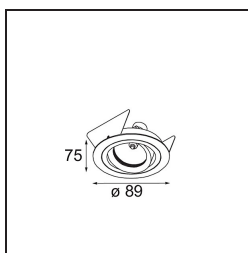

Date
Customer
Project
Type

FFD_K 3 Recessed Adjustable 89 1x MR16 DE Black Matt

Specifications

Material	10270302
Light Source Type	MR16
Lamp Included	No
Number of Light Sources	1
Light Direction	Down
Input Voltage	12Vac
Electrical Class	III
IP Rating	20
Glow wire rating (°C)	960
Indoor/Outdoor	Indoor
Application	Ceiling, Wall
Mounting	Recessed
Cut-out size (mm)	ø80
Mounting depth (mm)	90.0
Adjustability	H 359° V -17°/+17°
Distance to Lighted Object (m)	0,5
Primary Colour & Primary Finish	Black, Matt
Gross weight (g)	160.0
Remark	• 12V halogen transformer required

Every project needs a spotlight for general lighting. K is our suggestion for those who like to keep things simple yet flexible. K comes in two sizes, 80ø and 89ø mm, with a flat or sloping edge, in aluminium, or with a white or black structure. Available with halogen and LED. Choose the directional model for a greater interplay of light and more versatility.