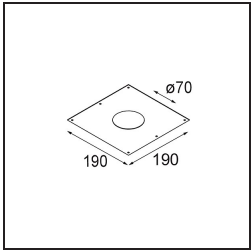

### Specifications

Material	10270202
Light Source Type	MR16
Lamp Included	No
Number of Light Sources	1
Light Direction	Down
Input Voltage	12Vac
Electrical Class	III
IP Rating	20
Glow wire rating (°C)	960
Indoor/Outdoor	Indoor
Application	Ceiling, Wall
Mounting	Recessed
Cut-out size (mm)	ø70
Mounting depth (mm)	90.0
Adjustability	Not Applicable
Distance to Lighted Object (m)	0,5
Primary Colour & Primary Finish	Black, Matt
Gross weight (g)	115.0
Remark	• 12V halogen transformer required

Every project needs a spotlight for general lighting. K is our suggestion for those who like to keep things simple yet flexible. K comes in two sizes, 80ø and 89ø mm, with a flat or sloping edge, in aluminium, or with a white or black structure. Available with halogen and LED. Choose the directional model for a greater interplay of light and more versatility.

**Light distribution & beam diagram**

**Optical Accessories**

**10280102** BL Ring 44 Black Matt

**Installation Accessories**

**10889830** Installation Housing 192x190x130

**12290130** Plaster Kit 190X190 - 70 1x