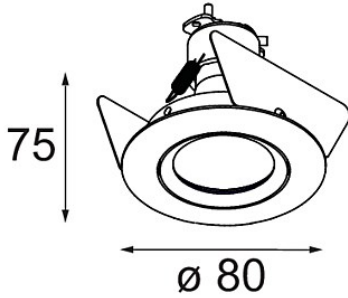

### Specifications

Material	10270202
Light Source Type	MR16
Lamp Included	No
Number of Light Sources	1
Light Direction	Down
Input Voltage	12Vac
Electrical Class	III
IP Rating	20
Glow wire rating (°C)	960
Indoor/Outdoor	Indoor
Application	Ceiling, Wall
Mounting	Recessed
Cut-out size (mm)	ø70
Mounting depth (mm)	90.0
Adjustability	Not Applicable
Distance to Lighted Object (m)	0,5
Primary Colour & Primary Finish	Black, Matt
Gross weight (g)	115.0
Remark	• 12V halogen transformer required

Every project needs a spotlight for general lighting. K is our suggestion for those who like to keep things simple yet flexible. K comes in two sizes, 80ø and 89ø mm, with a flat or sloping edge, in aluminium, or with a white or black structure. Available with halogen and LED. Choose the directional model for a greater interplay of light and more versatility.