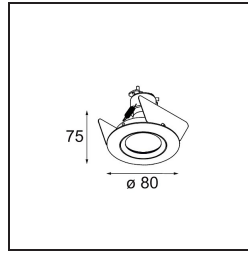

### Specifications

Material	10270202
Light Source Type	MR16
Lamp Included	No
Number of Light Sources	1
Light Direction	Down
Input Voltage	12Vac
Electrical Class	III
IP Rating	20
Glow wire rating (°C)	960
Indoor/Outdoor	Indoor
Application	Ceiling, Wall
Mounting	Recessed
Cut-out size (mm)	ø70
Mounting depth (mm)	90.0
Adjustability	Not Applicable
Distance to Lighted Object (m)	0,5
Primary Colour & Primary Finish	Black, Matt
Gross weight (g)	115.0
Remark	• 12V halogen transformer required

Every project needs a spotlight for general lighting. K is our suggestion for those who like to keep things simple yet flexible. K comes in two sizes, 80ø and 89ø mm, with a flat or sloping edge, in aluminium, or with a white or black structure. Available with halogen and LED. Choose the directional model for a greater interplay of light and more versatility.