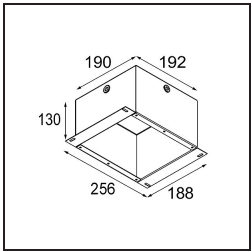

### Specifications

Material	10270202
Light Source Type	MR16
Lamp Included	No
Number of Light Sources	1
Light Direction	Down
Input Voltage	12Vac
Electrical Class	III
IP Rating	20
Glow wire rating (°C)	960
Indoor/Outdoor	Indoor
Application	Ceiling, Wall
Mounting	Recessed
Cut-out size (mm)	ø70
Mounting depth (mm)	90.0
Adjustability	Not Applicable
Distance to Lighted Object (m)	0,5
Primary Colour & Primary Finish	Black, Matt
Gross weight (g)	115.0
Remark	• 12V halogen transformer required

Every project needs a spotlight for general lighting. K is our suggestion for those who like to keep things simple yet flexible. K comes in two sizes, 80ø and 89ø mm, with a flat or sloping edge, in aluminium, or with a white or black structure. Available with halogen and LED. Choose the directional model for a greater interplay of light and more versatility.

**Light distribution & beam diagram**

**Optical Accessories**

**10280102** BL Ring 44 Black Matt

**Installation Accessories**

**10889830** Installation Housing 192x190x130

**12290130** Plaster Kit 190X190 - 70 1x