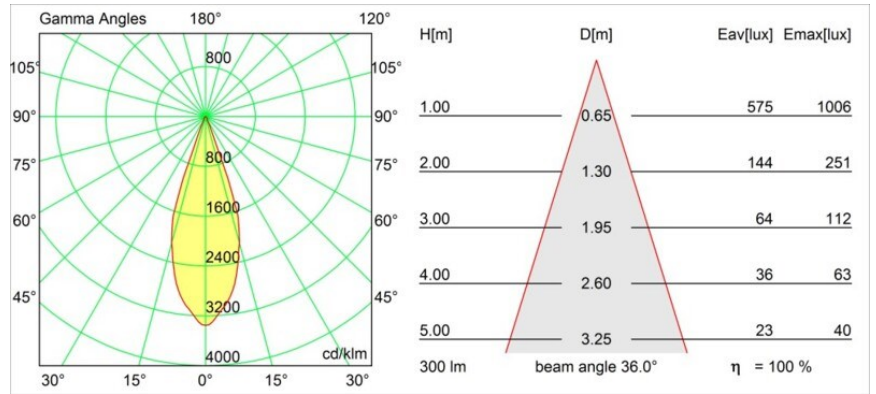

Light distribution & beam diagram