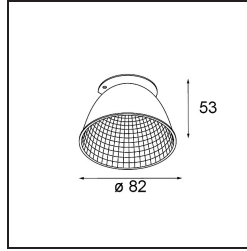

Date \_\_\_\_\_  
Customer \_\_\_\_\_  
Project \_\_\_\_\_  
Type \_\_\_\_\_

*Reflector 82 Flood WD Champagne Anodised*

**Specifications**

Material	10219830
Lamp Included	No
Number of Light Sources	0
IP Rating	20
Glow wire rating (°C)	960
Indoor/Outdoor	Indoor
Adjustability	Not Applicable
Primary Colour & Primary Finish	Champagne, Anodised
Gross weight (g)	54.0
Remark	<ul style="list-style-type: none"> <li>Photometric data available in the LDT or IES files on the product page (section Downloads)</li> </ul>