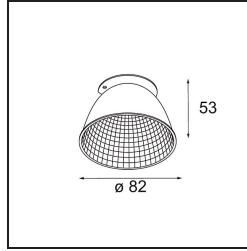

Date _____
Customer _____
Project _____
Type _____

Reflector 82 Flood WD Champagne Anodised

Specifications

Material	10219830
Lamp Included	No
Number of Light Sources	0
IP Rating	20
Glow wire rating (°C)	960
Indoor/Outdoor	Indoor
Adjustability	Not Applicable
Primary Colour & Primary Finish	Champagne, Anodised
Gross weight (g)	54.0
Remark	<ul style="list-style-type: none"> Photometric data available in the LDT or IES files on the product page (section Downloads)