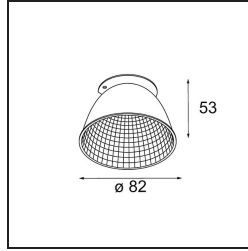

Date _____
Customer _____
Project _____
Type _____

Reflector 82 Flood WD Champagne Anodised

Specifications

Material	10219830
Lamp Included	No
Number of Light Sources	0
IP Rating	20
Glow wire rating (°C)	960
Indoor/Outdoor	Indoor
Adjustability	Not Applicable
Primary Colour & Primary Finish	Champagne, Anodised
Gross weight (g)	54.0
Remark	<ul style="list-style-type: none"> Photometric data available in the LDT or IES files on the product page (section Downloads)