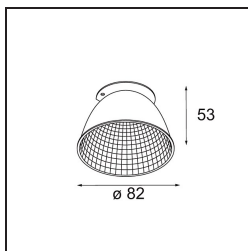

Date _____
Customer _____
Project _____
Type _____

Reflector 82 Flood WD Aluminium Anodised

Specifications

Material	10219430
Lamp Included	No
Number of Light Sources	0
IP Rating	20
Glow wire rating (°C)	960
Indoor/Outdoor	Indoor
Adjustability	Not Applicable
Primary Colour & Primary Finish	Aluminium, Anodised
Gross weight (g)	54.0
Remark	<ul style="list-style-type: none"> Photometric data available in the LDT or IES files on the product page (section Downloads)

Specifications