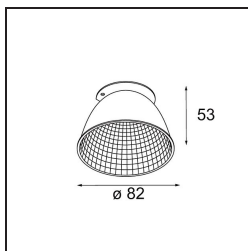

*Reflector 82 Flood WD Aluminium Anodised*

**Specifications**

Material	10219430
Lamp Included	No
Number of Light Sources	0
IP Rating	20
Glow wire rating (°C)	960
Indoor/Outdoor	Indoor
Adjustability	Not Applicable
Primary Colour & Primary Finish	Aluminium, Anodised
Gross weight (g)	54.0
Remark	<ul style="list-style-type: none"> <li>Photometric data available in the LDT or IES files on the product page (section Downloads)</li> </ul>

Specifications