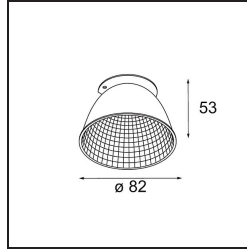

Date _____
Customer _____
Project _____
Type _____

Reflector 82 Medium WD Aluminium Anodised

Specifications

Material	10219330
Lamp Included	No
Number of Light Sources	0
IP Rating	20
Glow wire rating (°C)	960
Indoor/Outdoor	Indoor
Adjustability	Not Applicable
Primary Colour & Primary Finish	Aluminium, Anodised
Gross weight (g)	54.0
Remark	<ul style="list-style-type: none"> Photometric data available in the LDT or IES files on the product page (section Downloads)