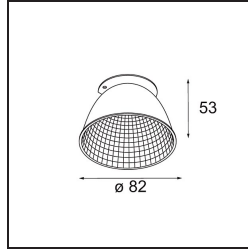

Date _____
Customer _____
Project _____
Type _____

Reflector 82 Medium WD Aluminium Anodised

Specifications

Material	10219330
Lamp Included	No
Number of Light Sources	0
IP Rating	20
Glow wire rating (°C)	960
Indoor/Outdoor	Indoor
Adjustability	Not Applicable
Primary Colour & Primary Finish	Aluminium, Anodised
Gross weight (g)	54.0
Remark	<ul style="list-style-type: none"> Photometric data available in the LDT or IES files on the product page (section Downloads)