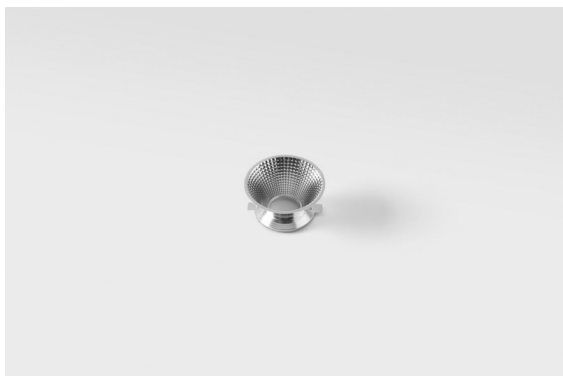

Date
Customer
Project
Type

Reflector 57 Flood WD Aluminium Anodised

Specifications

Material	10218830
Lamp Included	No
Number of Light Sources	0
IP Rating	20
Glow wire rating (°C)	960
Indoor/Outdoor	Indoor
Adjustability	Not Applicable
Primary Colour & Primary Finish	Aluminium, Anodised
Gross weight (g)	40.0
Remark	<ul style="list-style-type: none"> • Photometric data available in the LDT or IES files on the product page (section Downloads)