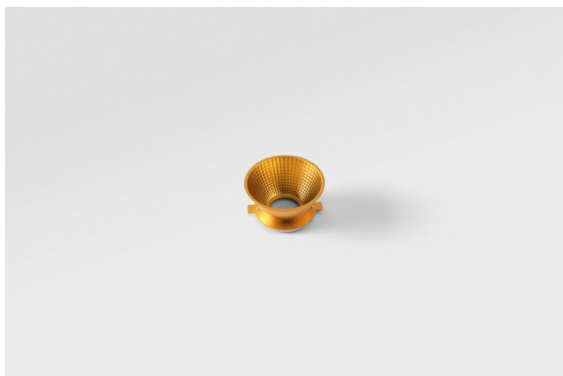

Date \_\_\_\_\_  
Customer \_\_\_\_\_  
Project \_\_\_\_\_  
Type \_\_\_\_\_

*Reflector 57 Flood WD Gold Anodised*

**Specifications**

Material	10219030
Lamp Included	No
Number of Light Sources	0
IP Rating	20
Glow wire rating (°C)	960
Indoor/Outdoor	Indoor
Adjustability	Not Applicable
Primary Colour & Primary Finish	Gold, Anodised
Gross weight (g)	40.0
Remark	<ul style="list-style-type: none"> <li>Photometric data available in the LDT or IES files on the product page (section Downloads)</li> </ul>