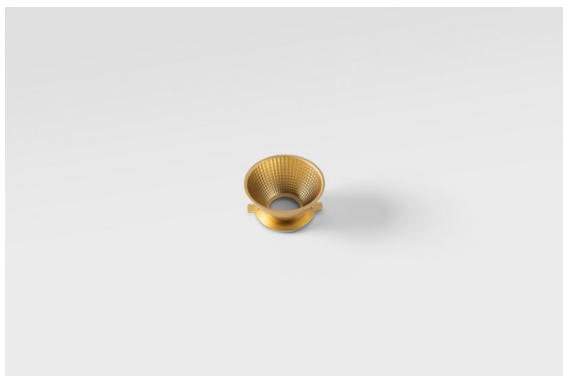

Date
Customer
Project
Type

Reflector 57 Flood Champagne Anodised

Specifications

Material	10218630
Lamp Included	No
Number of Light Sources	0
IP Rating	20
Glow wire rating (°C)	960
Indoor/Outdoor	Indoor
Adjustability	Not Applicable
Primary Colour & Primary Finish	Champagne, Anodised
Gross weight (g)	40.0
Remark	<ul style="list-style-type: none"> • Photometric data available in the LDT or IES files on the product page (section Downloads)