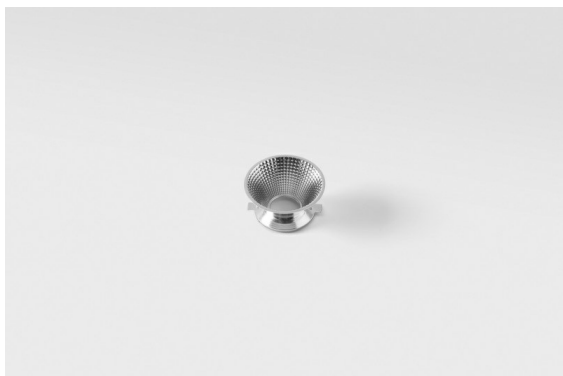

Date _____
Customer _____
Project _____
Type _____

Reflector 57 Medium WD Aluminium Anodised

Specifications

Material	10218730
Lamp Included	No
Number of Light Sources	0
IP Rating	20
Glow wire rating (°C)	960
Indoor/Outdoor	Indoor
Adjustability	Not Applicable
Primary Colour & Primary Finish	Aluminium, Anodised
Gross weight (g)	40.0
Remark	<ul style="list-style-type: none"> Photometric data available in the LDT or IES files on the product page (section Downloads)