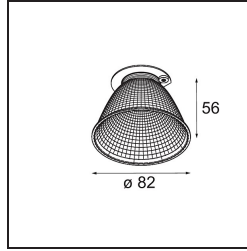

Date _____
Customer _____
Project _____
Type _____

Reflector 82 Flood Champagne Anodised

Specifications

Material	10217530
Lamp Included	No
Number of Light Sources	0
IP Rating	20
Glow wire rating (°C)	960
Indoor/Outdoor	Indoor
Adjustability	Not Applicable
Primary Colour & Primary Finish	Champagne, Anodised
Gross weight (g)	64.0
Remark	<ul style="list-style-type: none"> Photometric data available in the LDT or IES files on the product page (section Downloads)