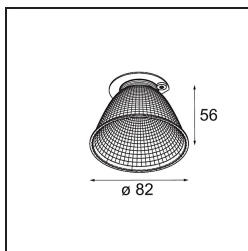

Date \_\_\_\_\_  
Customer \_\_\_\_\_  
Project \_\_\_\_\_  
Type \_\_\_\_\_

*Reflector 82 Flood Champagne Anodised*

**Specifications**

Material	10217530
Lamp Included	No
Number of Light Sources	0
IP Rating	20
Glow wire rating (°C)	960
Indoor/Outdoor	Indoor
Adjustability	Not Applicable
Primary Colour & Primary Finish	Champagne, Anodised
Gross weight (g)	64.0
Remark	<ul style="list-style-type: none"> <li>Photometric data available in the LDT or IES files on the product page (section Downloads)</li> </ul>

Specifications